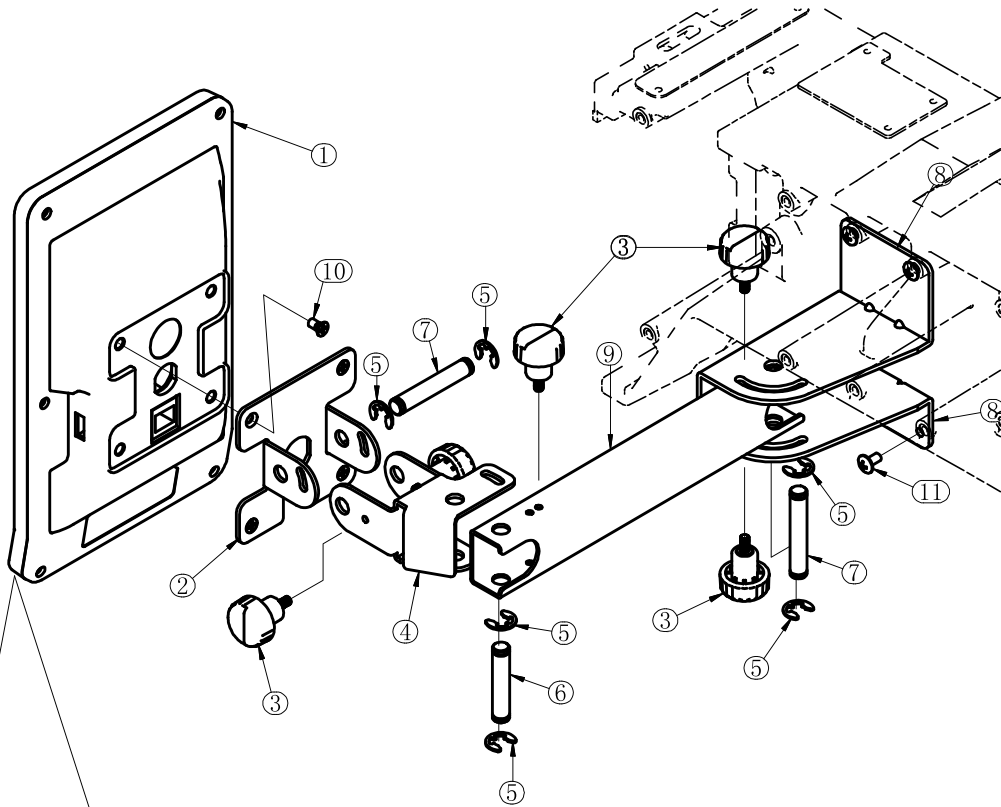

11. Panel--Support

11.Panel-Support

06110V1

NO	Part Number	Parts Name	Remark
1	3006150160	Control panel-EM	
1.1	3006150101	Front Housing--Control panel-7V	
1.2	3006150141	Bracket--Main Board--7V	
1.3	3006150107	100° button-7V	
1.4	3006150105	Start/Stop button-7V	
1.5	3006150106	Thread-trimming Button--7V	
1.6	3006150102	Back Housing--Control panel--7V	
1.7	3006150121	ARM Board-LCD-7V	
1.8	3006150122	Display Screen--LCD--7V	
1.9	3006150133	Lower Keypad Board--7V	
1.10	80746304	Big Round Head Cross Screw-M3x5	
1.11	80742306	Small Round Head Cross Screw--M3x6	
2	3006092104	Stand D--Control panel--EM	
3	3006092121	Rubber-head Screw-Series E	
4	3006092103	Stand C--Control panel--EM	
5	80030871	Type-E Clip 8	
6	3006092112	Pin B--Stand of Control panel--EM	
7	3006092111	Pin A--Stand of Control panel---EM	
8	3006092101	Stand A--Control panel---EM	
9	3006092102	Stand B--Control panel---EM	
10	80860408	Countersunk Head Cross Screw-M4x8	
11	80746408	Round Head Cross Screw-M4x8