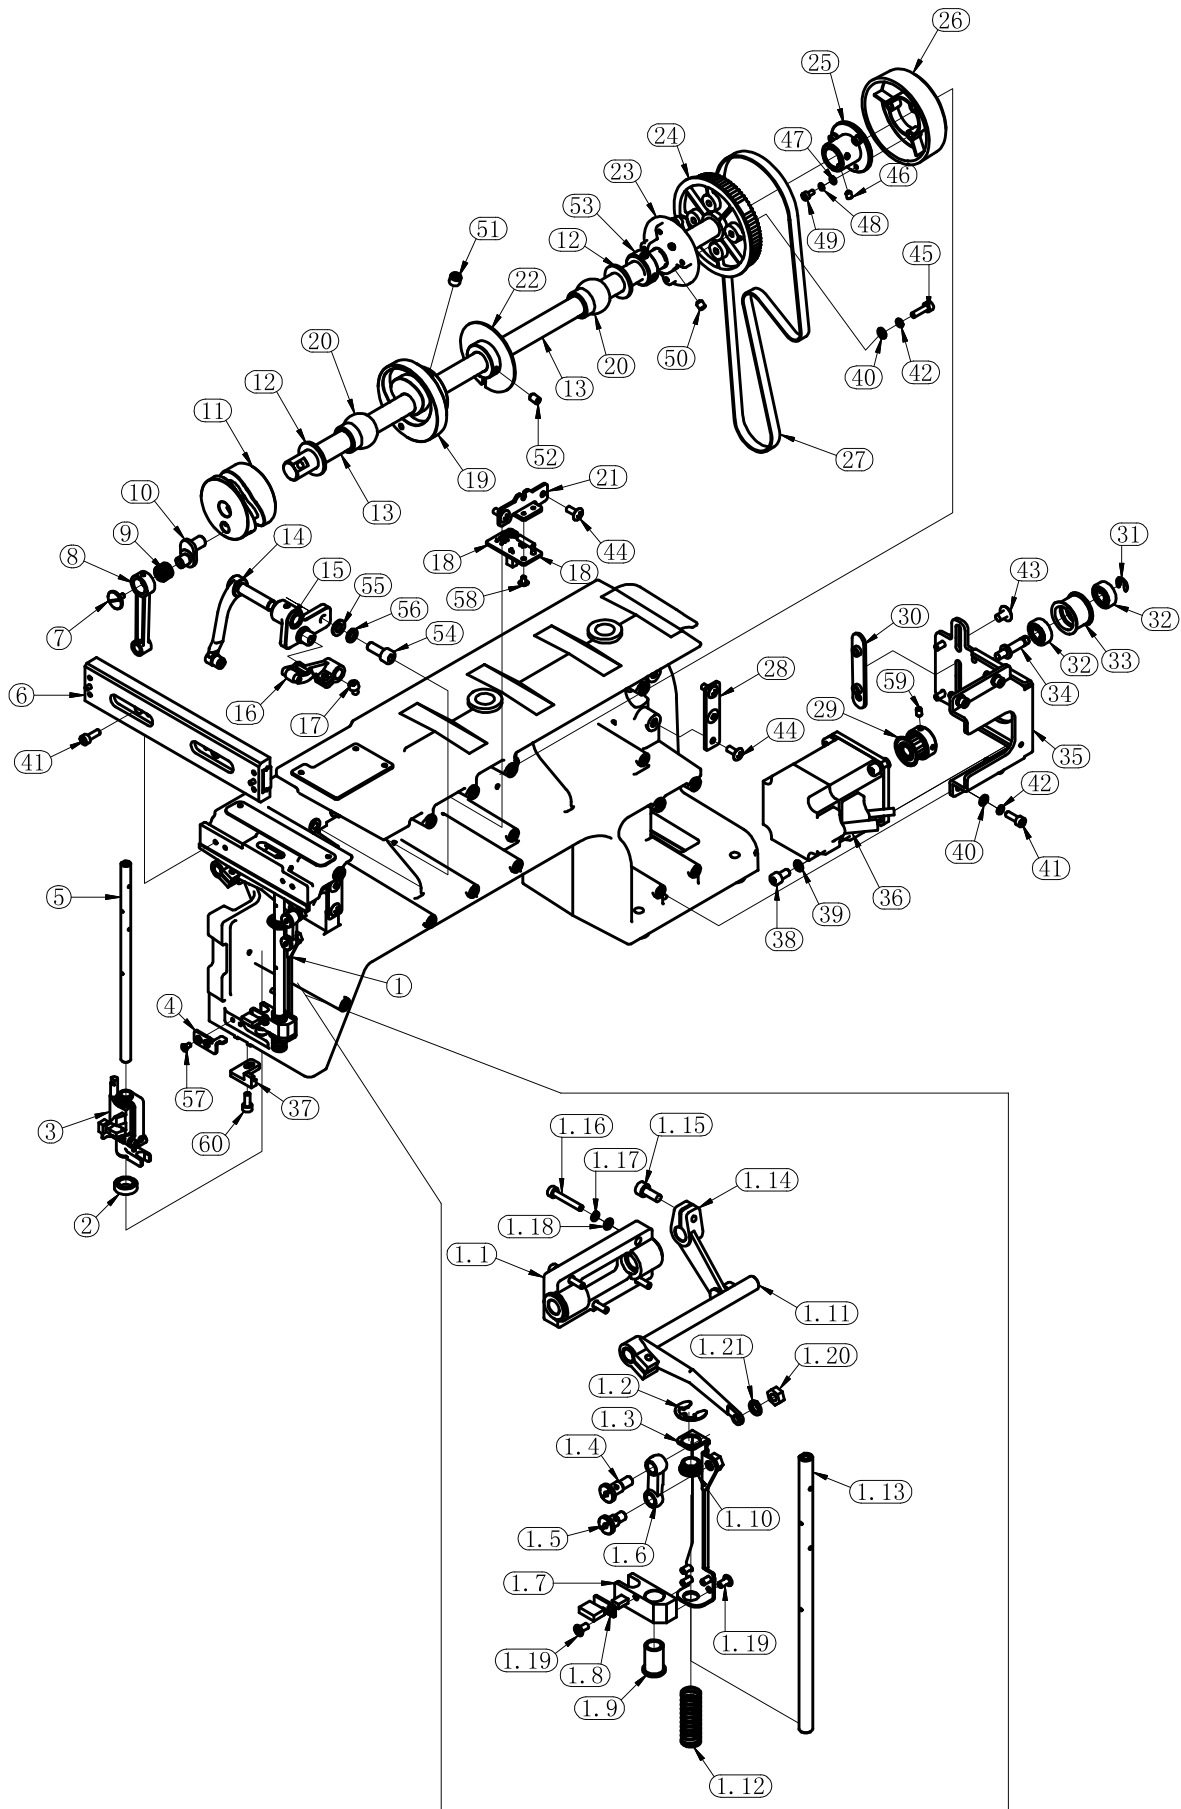

03. Machine Head

03.Machine Head

06030V1

20	3006041211	Oil Bearing-SR13-ID15	
21	3006041221	Mounting Plate-Zero Sensor	
22	03040107	Light Baffle-Zero Sensor-RCM	
23	3006041203	Locating Disc--Belt Pulley-Upper Shaft-EM	
24	3006041204	Belt Pulley-Upper Shaft-EM	
25	3006041207	Knob Seat-Main Shaft-EM	
26	3006041213	Knob-Main Shaft-EM	
27	3006040191	Synchronous Belt-Main Shaft-EM	
28	3006041212	Pressing Plate-Oil Bearing-Upper Shaft	
29	3006041292	Drive Pulley-Main Shaft-EM	
30	3006041233	Adjusting Plate--Main Shaft Tension Pulley-EM	
31	80030671	Type-E Locking Spring-6	
32	80030622	Deep-hook Ball Bearing-19-6-6	
33	3006041234	Tension Pulley-Main Shaft-EM	
34	3006041232	Tension Pulley Shaft -Main Shaft-EM	
35	3006041231	Motor Cabinet-Main Shaft-EM	
36	3006041295	Brushless Motor-Main Shaft-BLDC57	
37	3006040103	Locating Hook-Bottom Rail-EM	
38	80810510	Socket Head Screw-M5x10	
39	80900513	Spring Washer-M5	
40	80900403	Flat Washer-M4-8-0.8-Chromeplated	
41	80810410	Cup-head Socket Screw-M4x12	
42	80900413	Spring Washer-M4-Black	
43	80740508	Big Round Head Cross Screw-M5x8	
44	80746408	Round Head Cross Screw-M4x10	
45	80810416	Cup-head Socket Screw-M4x14	
46	80880405	Socket Set Screw-M4x5	
47	80900301	Flat Washer-M3	
48	80900313	Spring Washer-M3-Black	
49	80810306	Cup-head Socket Screw-M3x6	
50	80880506	Socket Head Set Screw-M5x6	
51	80880808	Socket Head Set Screw-M8x8	
52	80880508	Socket Head Set Screw-M5x8	
53	3006040405	Mounting Base-Presser Foot Drive	
54	80810620	Socket Head Screw-M6x18	
55	80900605	Flat Washer-M6-12-0.8-Chromeplated