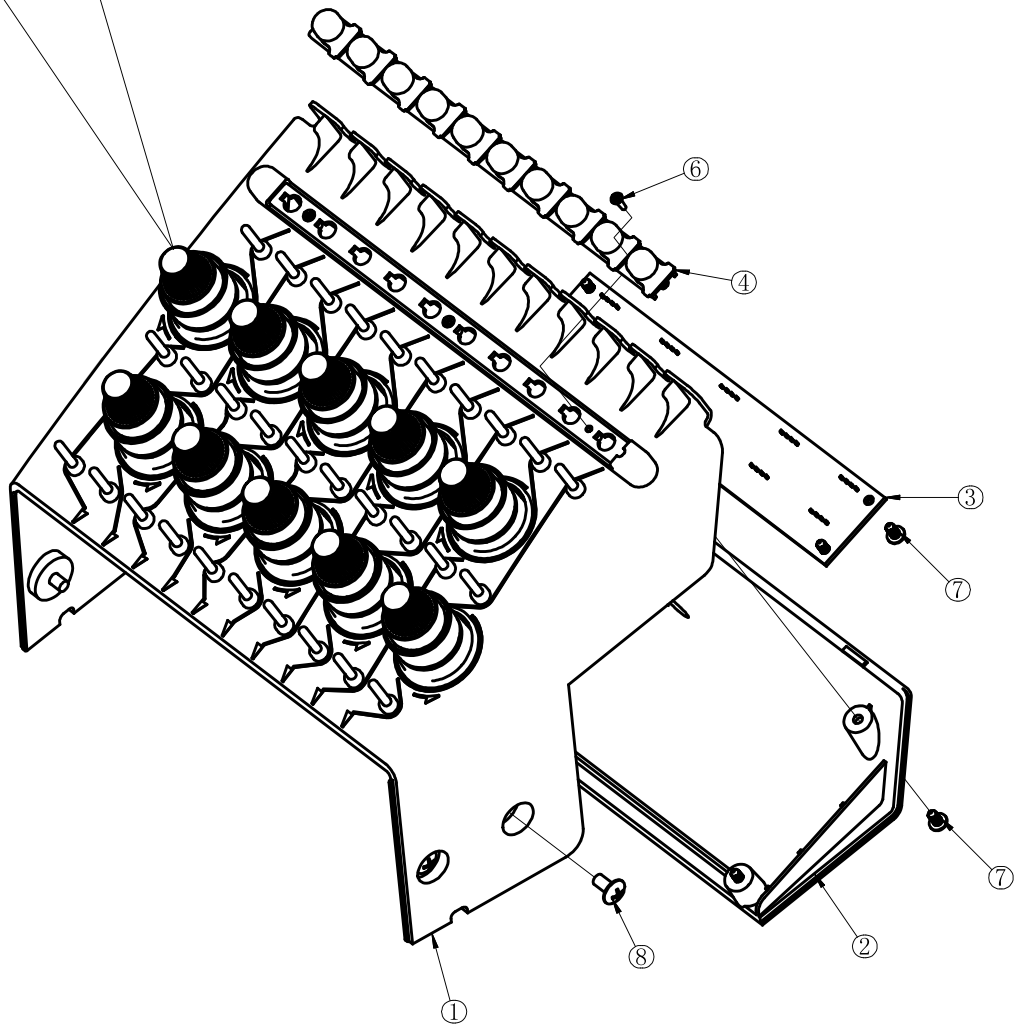

13. Table Guard Cover

13. TABLE GUARD COVER

06130V1

NO	Part Number	Parts Name	Remark
1	3006140101	Thread-Tension Base-EM-10	
2	3006140102	Back Cover of the Thread-Tension Base--EM-10	
3	3006151202	Signal Exchange Board--Thread Break Detector-10	
4	3006140162	Thread-guide Component--Thread Tension Plate--Upper	
5	3006140160	Thread-Tension Base-EM	
5.1	3006140112	Knob Column--Tension Plate-EM	
5.2	3006140111	Tension Knob--EM	含光偶
5.3	3006140114	Felt-Thread-Thread Tension Base	
5.4	3006140163	Thread-guide Detection Pulley-Upper-EM	
5.5	3006140113	Tension Knob Cover-EM	
5.6	3006140115	Tension Spring--Thread Tension Plate-EM	
5.7	3006140118	Gear Set--Thread Tension Plate-EM	
5.8	3006140119	Tension Knob--EM	
6	80700308	Sank Head Cross Screw-ST2.9x8	
7	80700107	Screw-Semi-round Head Cross-ST2.9X7	
8	80746408	Round Head Cross Screw-M4x8