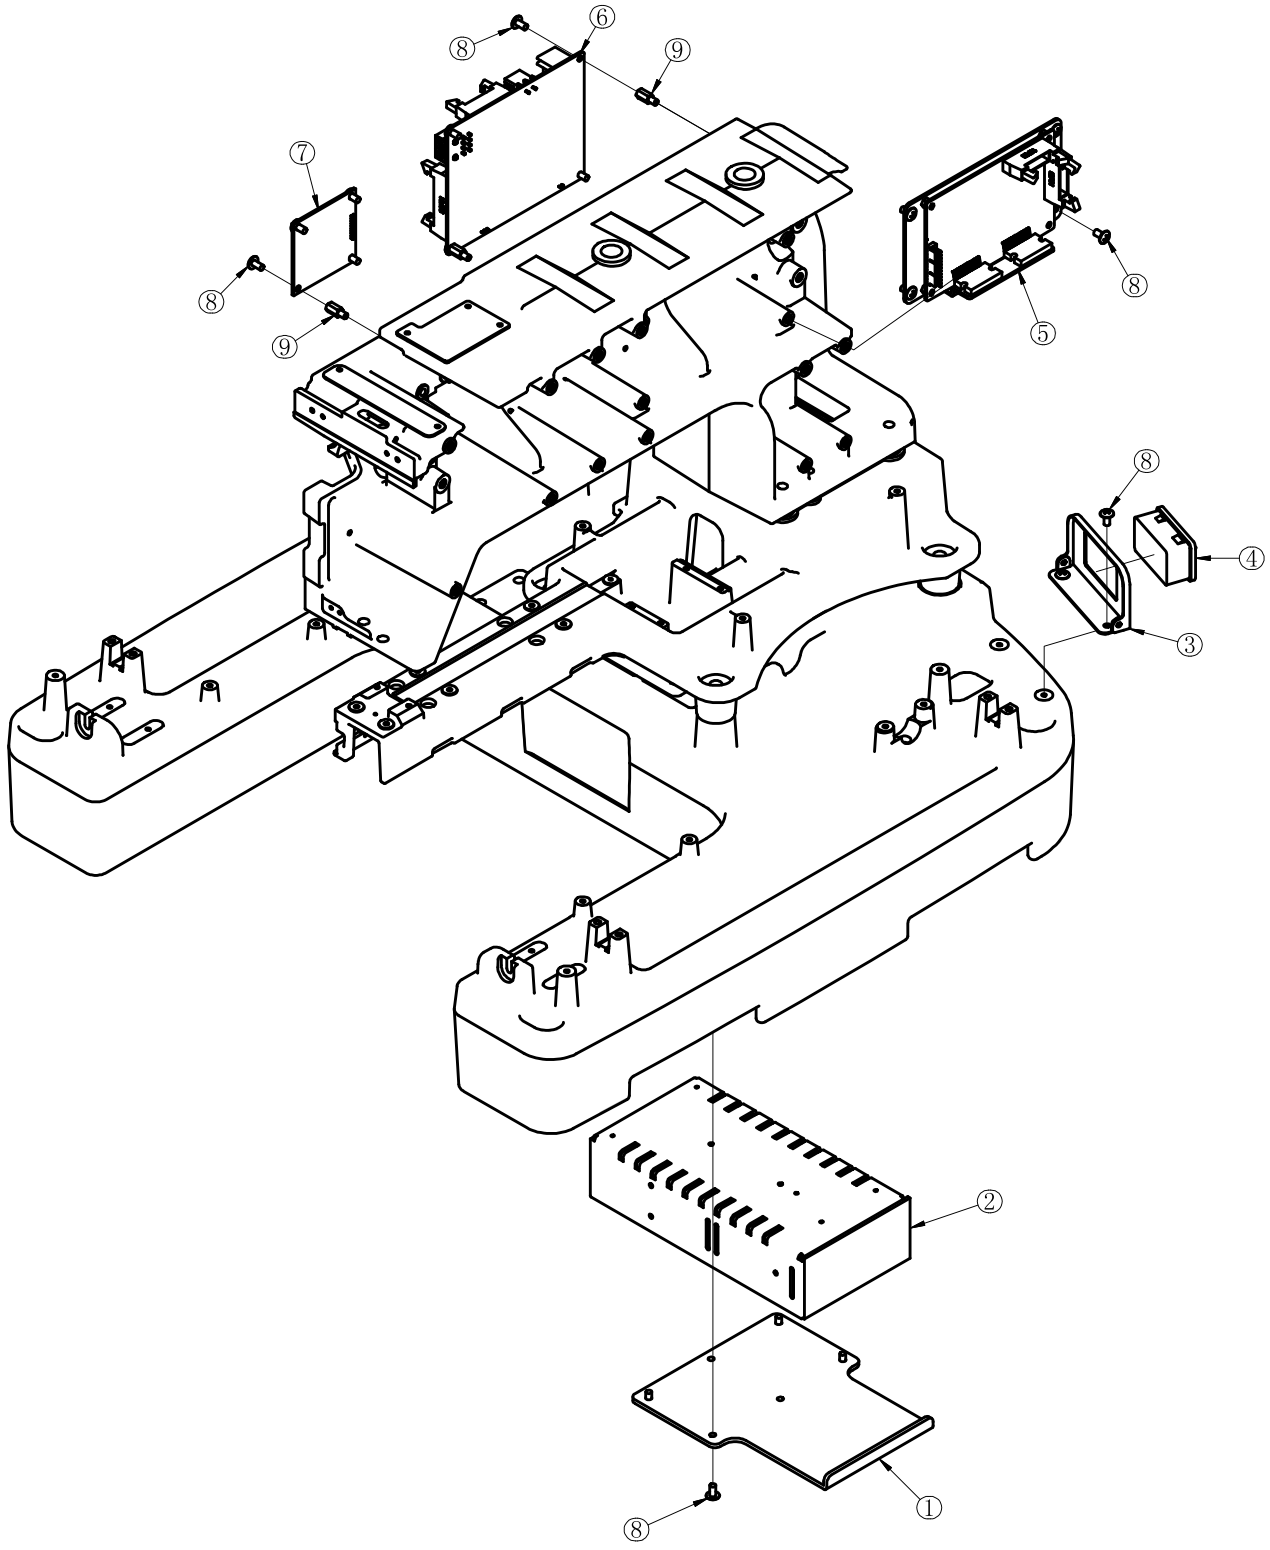

15. Control System

15.Control System

06150V1

NO	Part Number	Parts Name	Remark
1	3006154101	Mounting Plate--Switching Mode Power Supply-EM	
2	3006153102	Switching Mode Power Supply-DC36-150W	
3	3006154103	Mounting Base-Switching Mode Power Supply-EM	
4	3006153101	Power Switch	
5	3006151111	Main Control Board-7V	
6	3006151101	Multi-functional Board-7V	
7	3006151201	Signal Exchange Board-Head-7V	
8	80746408	Round Head Cross Screw-M4x8	
9	80922003	Hexagon Stud--16--M4x6--Hole M4