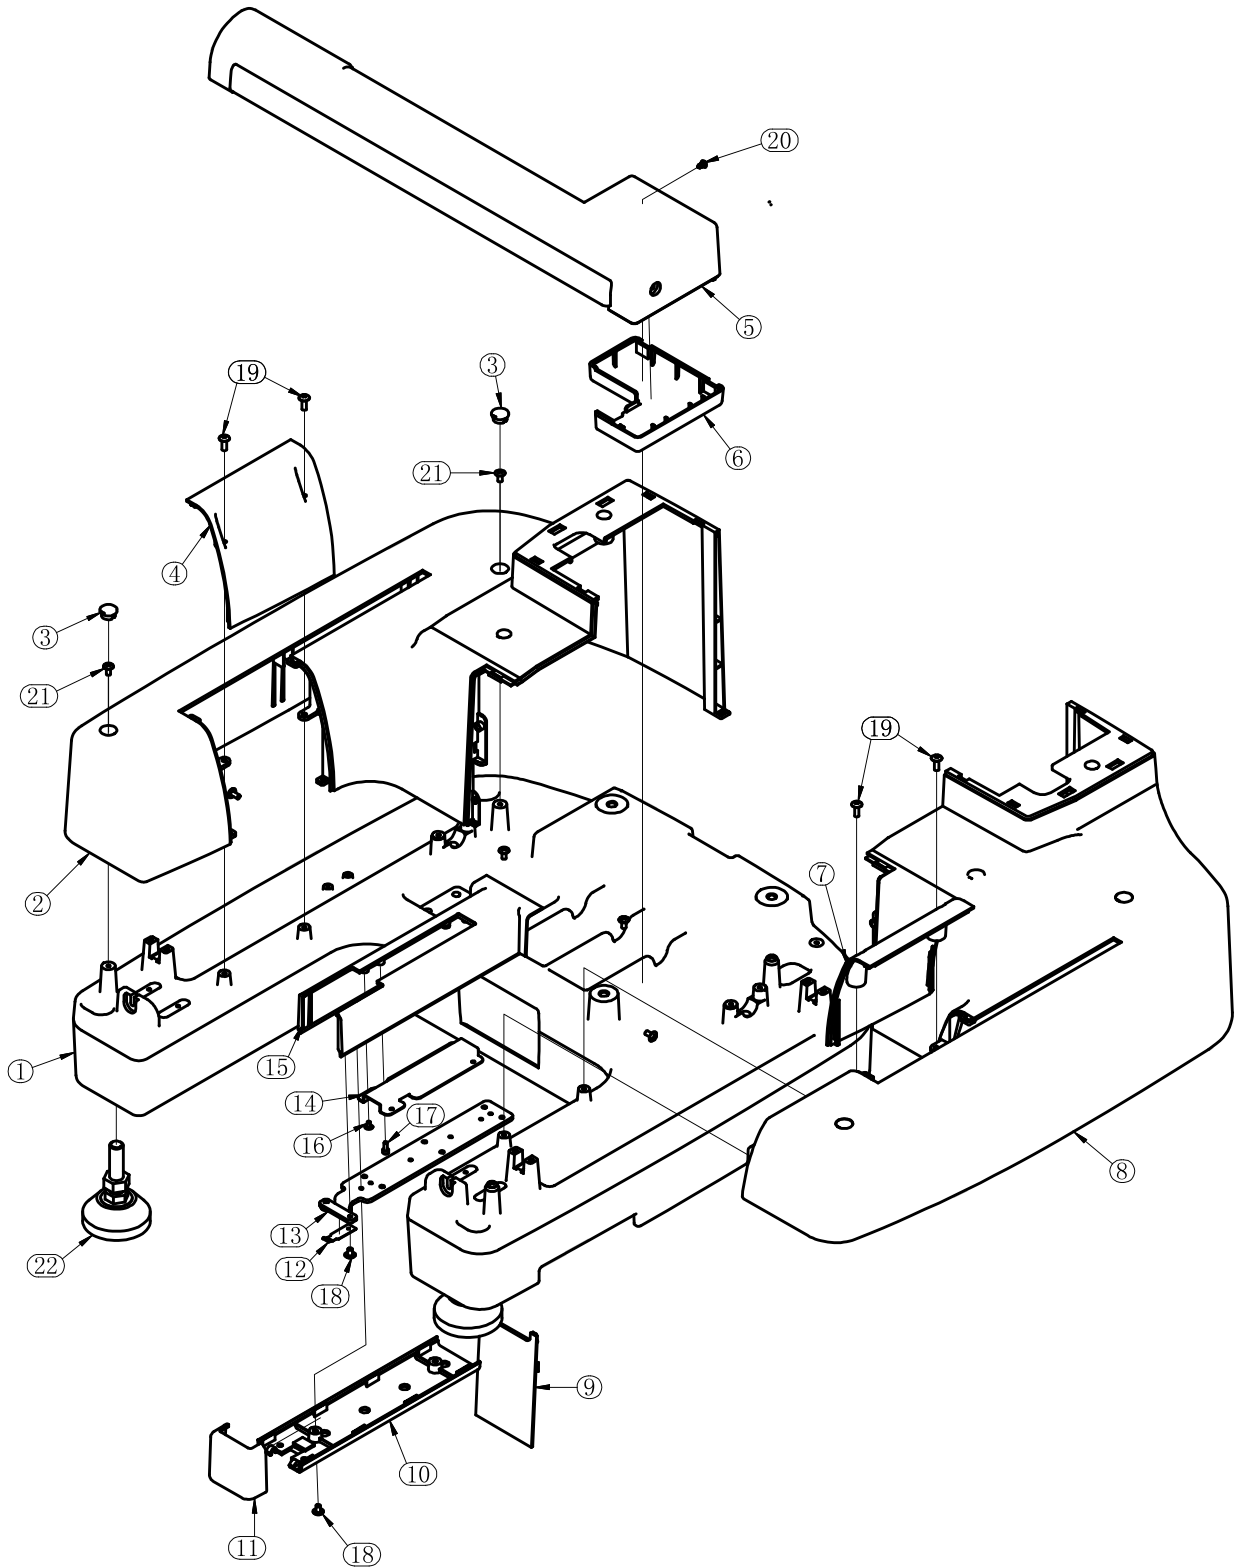

## PARTS BOOK

<b>01</b>	Cover- Bast	02
<b>02</b>	Cover Head	04
<b>03</b>	Machine Head	06
<b>04</b>	Upper Thread-Hook and Jumping	12
<b>05</b>	Color Change System	14
<b>06</b>	Rotary Hook Base	16
<b>07</b>	Y-axis Drive System	20
<b>08</b>	Driver Assembly-X-EM	24
<b>09</b>	Needle Bar Case	26
<b>10</b>	Middle Thread-Course	30
<b>11</b>	Panel-Support	32
<b>12</b>	Thread Tray and Thread Stand	34
<b>13</b>	Table Guard Cover	36
<b>14</b>	Frames, Bracket	38
<b>15</b>	Control System	40

# 01.Cover- Bast

06010V1

NO	Part Number	Parts Name	Remark
1	3006010101	Base-EM	
2	3006010201	Cover-Base-L-EM	
3	3006010241	Plug-EM	
4	3006010202	Cover-Base-LS-EM	
5	3006010231	Cover-X-direction Drive-EM	
6	3006010232	Lower Cover-X-EM	
7	3006010204	Cover-Base-RS-EM	
8	3006010203	Cover-Base-R-EM	
9	3006010205	Middle Cover Plate-Base-EM	
10	3006010222	Cover-Rotary Hook Arm-Lower-EM	
11	3006010223	Cover-Rotary Hook-EM	
12	3006021116	Locating Clip-Rotary Hook Arm Cover-EM	
13	3006021115	Stand-Cap Driver Rail-EM	
14	3006021111	Cover Plate-Rotary Hook Arm-EM	
15	3006010221	Cover-Rotary Hook Arm-Top-EM	
16	80746304	Big Round Head Cross Screw-M3x5	
17	80810308	Cup-head Socket Screw-M3x8	
18	80746406	Round-head Cross Screw-M4x6	
19	80746412	Round-head Cross Screw-M4x12	
20	80700107	Bolt-Semi-round Head Cross Screw-ST2.9x7	
21	80746408	Round Head Cross Screw--M4x8	
22	80270831	Adjustment Support Arm	