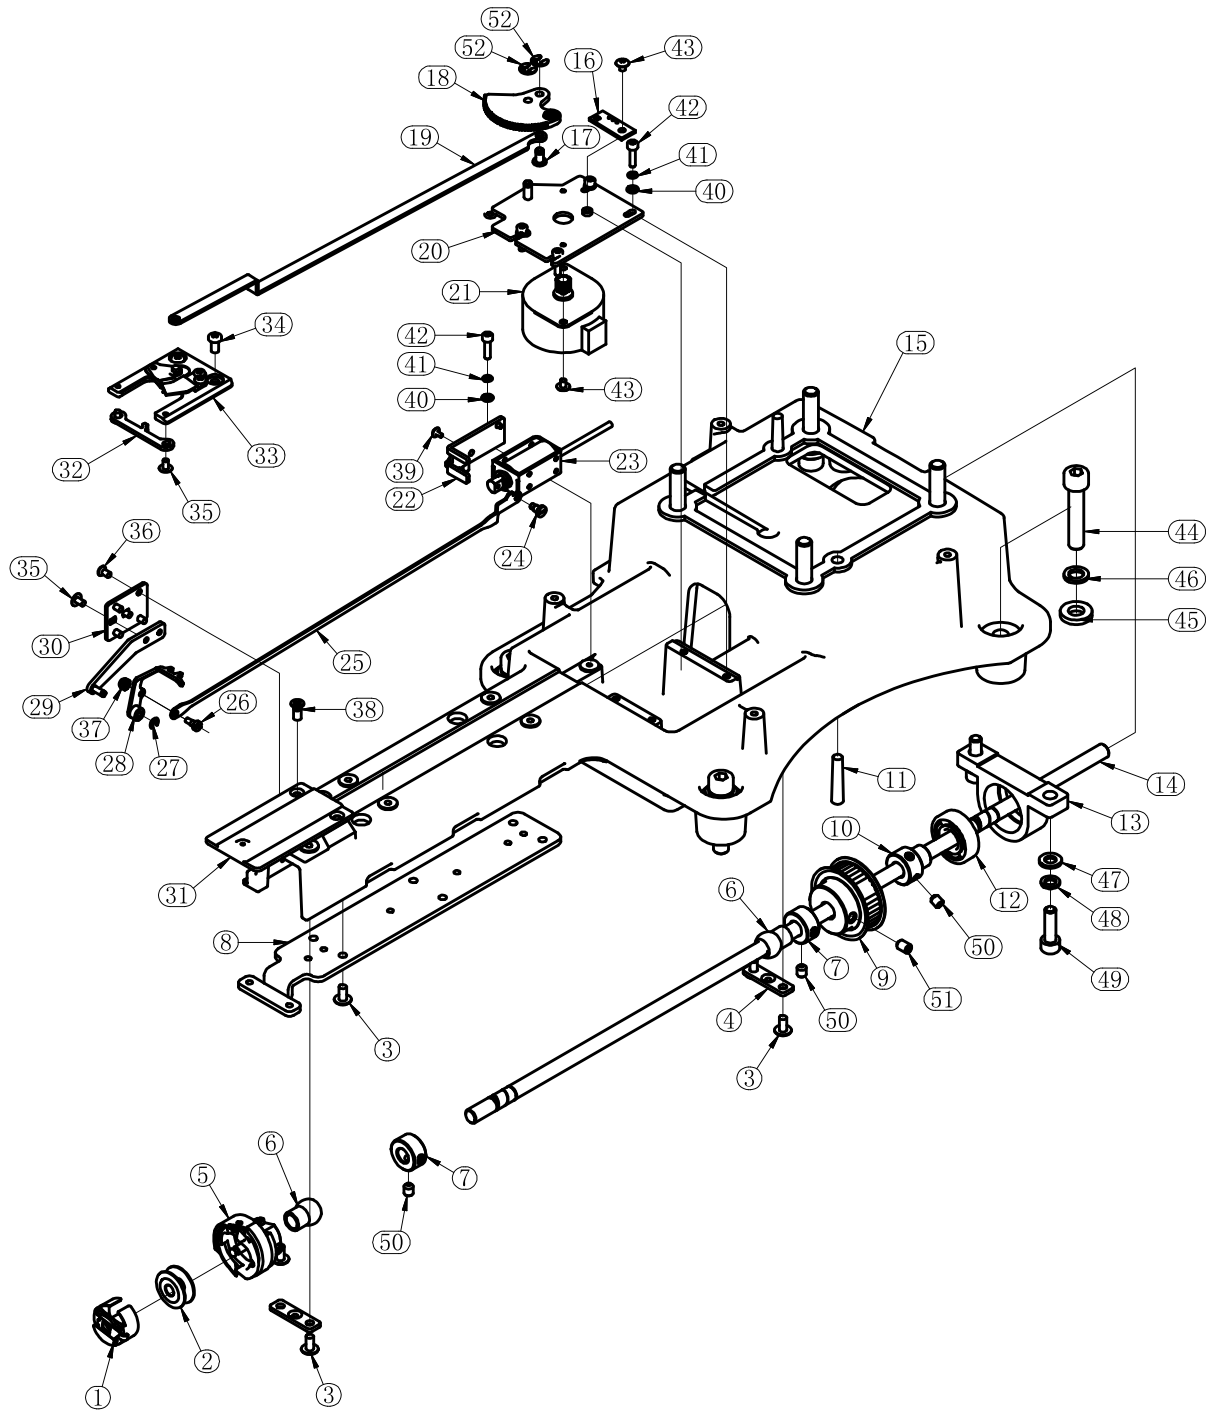

06. Rotary Hook Base

06.Rotary Hook Base

06060V1

NO	Part Number	Parts Name	Remark
1	80620301	Bobbin case	
2	80620302	Bobbin	
3	80746408	Round Head Cross Screw--M4x8	
4	3006021114	Pressing Plate--Oil Bearing--Lower Shaft--EM	
5	80620291	Rotary hook	
6	3006021106	Oil Bearing--SR7-ID7.94	
7	02101121	Rings for rotary hook Shaft	
8	3006021115	Bracket-Hatstand Rail-EM	
9	3006021190	Driven Pulley-rotary hook Shaft-EM	
10	80037901	Bearing Bush-7.94-12	
11	80682101	5-30 Taper Pin	
12	80031223	Deep Hook Ball Bearing-28-12-8	
13	3006021191	Bearing Seat--Shuttle Box Shaft-EM	
14	3006021102	rotary hook Shaft-ID7.94-EM	
15	3006021101	Hook arm- EM	
16	3006152105	Hall Plate-Thread-Trimming	
17	3006021212	Driven Pin-Trimming Pull Rod-EM	
18	3006021202	Driven Gear-Thread-trimming-EM	
19	3006021211	Pull Rod-Thread-trimming-EM	
20	3006021201	Motor Mounting Base-Thread-trimming-EM	
21	3006021296	Stepping Motor-PM42	
22	3006021501	Mounting Base-Thread-buckling Solenoid	
23	80320221	Solenoid-053	
24	80924203	Shaft Shoulder Screw M3x3-4x4	
25	3006021503	Pull Rod-Thread-Buckling-EM	
26	3006021504	Connecting Pin-Picker	
27	80030371	Type-E Locking Spring-3	
28	3011150305	Picker	
29	3011150305	Bracket of Thread-Buckling Fork	
30	3006021506	Mounting Plate-Thread-Buckling-EM	
31	3006021112	Needle Plate-Flat-EM	
32	3011150211	Rotary hook Locating Rack-Cast	
33	3006021360	Trimming Seat-EM	
34	80746406	Small Round Head Cross Screw-M4x6