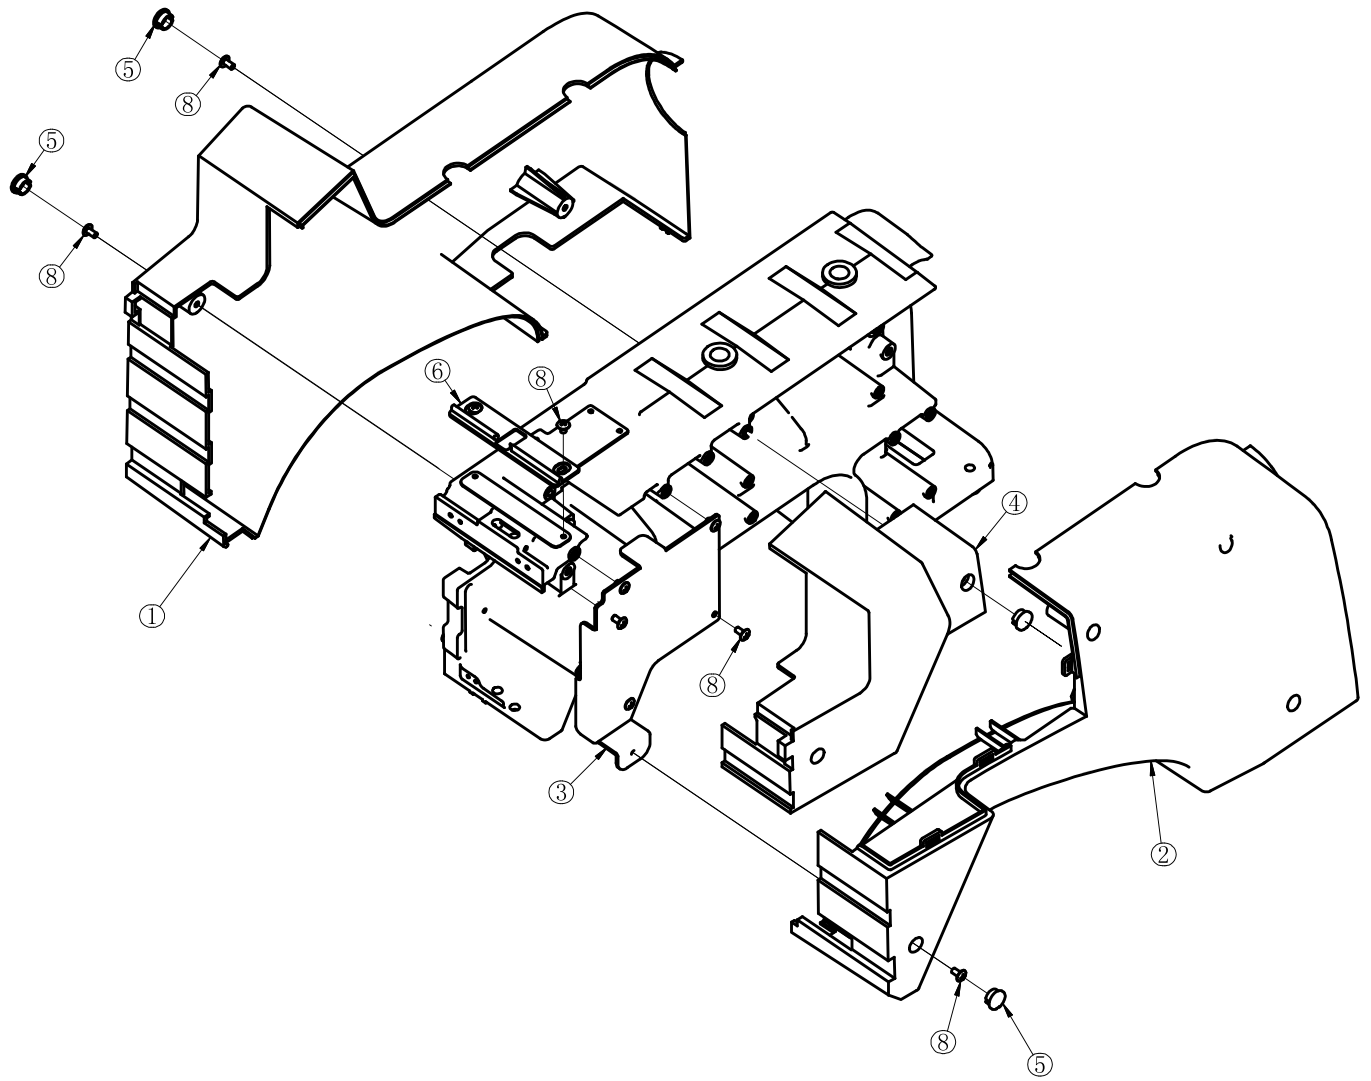

02. Cover Head

02.Cover Head

06020V1

NO	Part Number	Parts Name	Remark
1	3006010211	Head-Cover-L-EM	
2	3006010212	Cover-Head-R-EM	
3	3006010242	Mounting Plate-Head Cover-EM	
4	3006010213	Cover-Head-RF-EM	
5	3006010241	Plug-EM	
6	3006041103	GUIDE-PLATE-EM	
7	3006040101	Head	
8	80746408	Round Head Cross Screw---M4x8