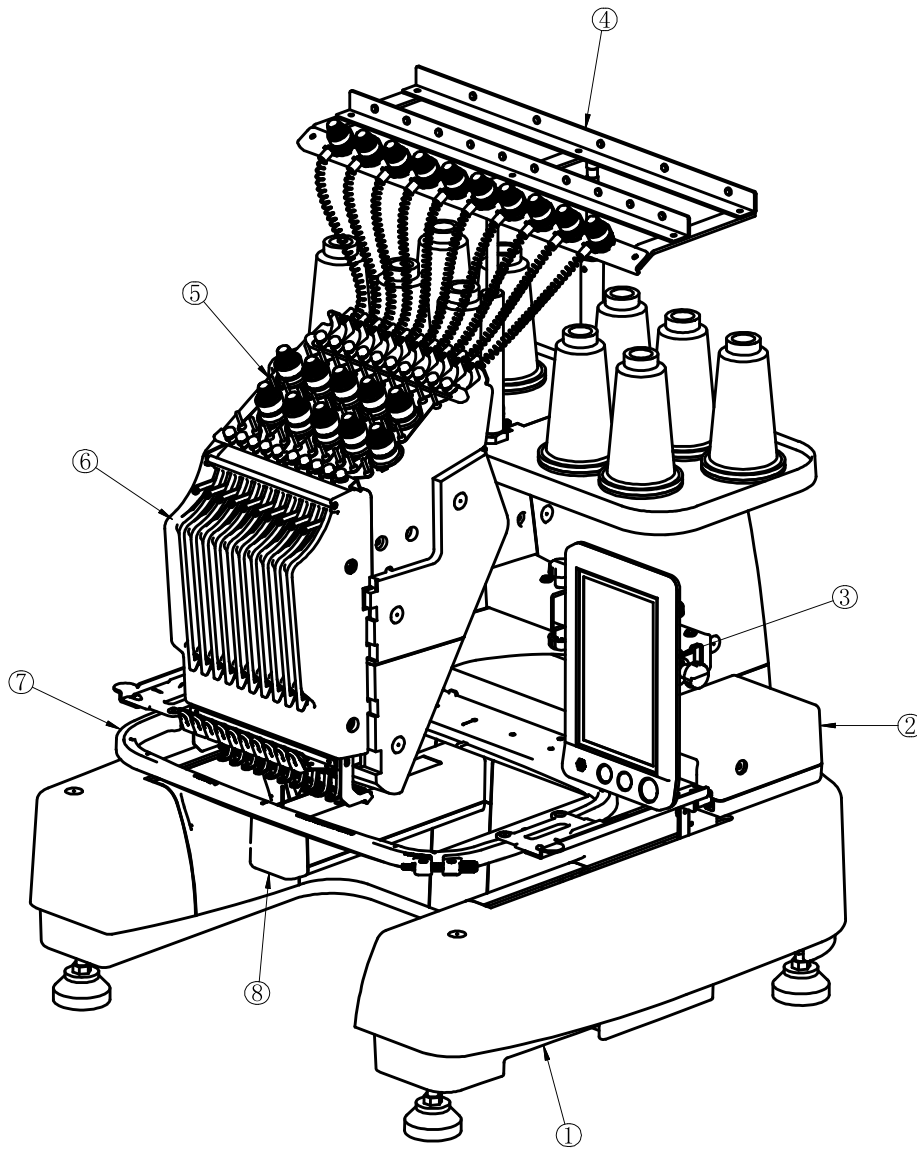

General View

General View	
NO	Name
1	Bast
2	Driver Assembly-X-EM
3	Panel-Support
4	Thread Tray and Thread Stand
5	Table Guard Cover
6	Middle Thread-Course
7	Frames Bracket
8	Rotary Hook Base