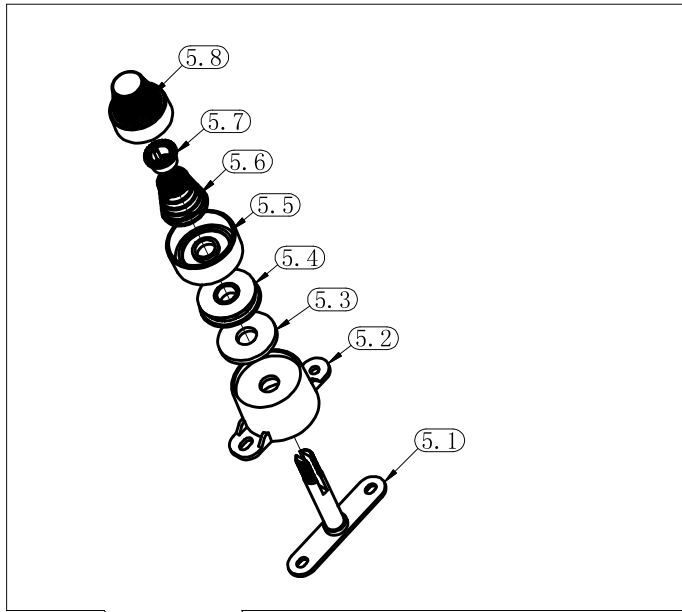

13. Table Guard Cover

13. TABLE GUARD COVER

06130V1

NO	Part Number	Parts Name	Remark
1	3006140101	Thread-Tension Base-EM-10	
2	3006140102	Back Cover of the Thread-Tension Base--EM-10	
3	3006151202	Signal Exchange Board--Thread Break Detector-10	
4	3006140162	Thread-guide Component--Thread Tension Plate--Upper	
5	3006140160	Thread-Tension Base-EM	
5.1	3006140112	Knob Column--Tension Plate-EM	
5.2	3006140111	Tension Knob--EM	含光偶
5.3	3006140114	Felt-Thread-Thread Tension Base	
5.4	3006140163	Thread-guide Detection Pulley-Upper-EM	
5.5	3006140113	Tension Knob Cover-EM	
5.6	3006140115	Tension Spring--Thread Tension Plate-EM	
5.7	3006140118	Gear Set--Thread Tension Plate-EM	
5.8	3006140119	Tension Knob--EM	
6	80700308	Sank Head Cross Screw-ST2.9x8	
7	80700107	Screw-Semi-round Head Cross-ST2.9X7	
8	80746408	Round Head Cross Screw-M4x8