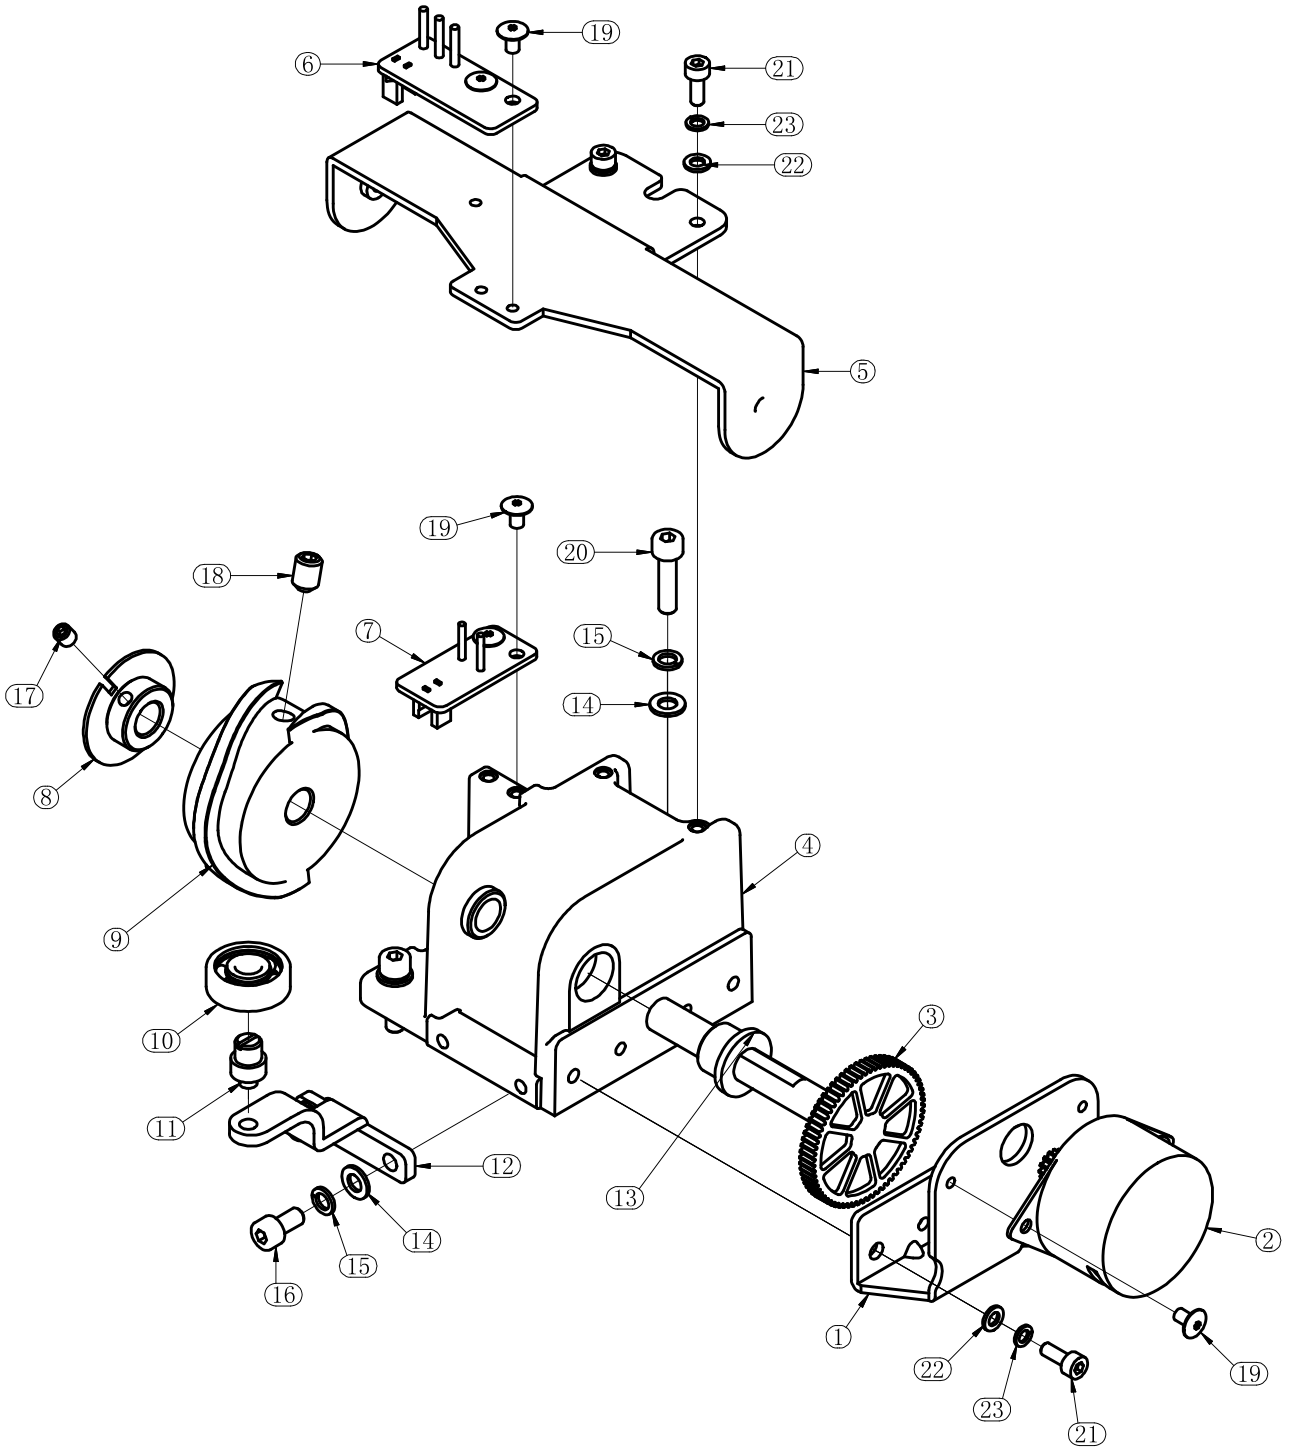

05. Color Change System

05.Color Change System

06050V1

NO	Part Number	Parts Name	Remark
1	3006040511	Motor Base---Color Change-EM	
2	3006040596	Stepping Motor-PM35	
3	3006040524	Driven Pulley--Color Change--EM	
4	3006040501	Color Change Base--EM	
5	3006040512	Bracket--Needle Optocoupler--EM	
6	3006152103	Sensor Plate---Needle Position	
7	3006152102	Sensor Plate---Color Change Semi-rotating	
8	3006040522	Light Baffle--Needle Semi-rotatng-EM	
9	3006040521	Cam---Color Change--EM	
10	80030622	Deep Hook Ball Bearing--19-6-6	
11	3006040515	Pin---Color Change Bearing--EM	
12	3006040514	Bearing Seat--Color Change--EM	
13	3006040523	Oil Bearing --ID8--OD12	
14	80900401	Flat Washer--M4-8-1.2-Chromeplated	
15	80900413	Spring Washer--M4--Black	
16	80810408	Cup-head Socket Screw--M4x8	
17	80880405	Socket Set Screw--M4x5	
18	80880608	Socket Set Screw--M6x8	
19	80746304	Big Round Head Cross Screw--M3x5	
20	80810416	Cup-head Socket Screw--M4x16	
21	80810308	Cup-head Socket Screw--M3x8	
22	80900301	Flat Washer--M3	
23	80900313	Spring Washer--M3--Black