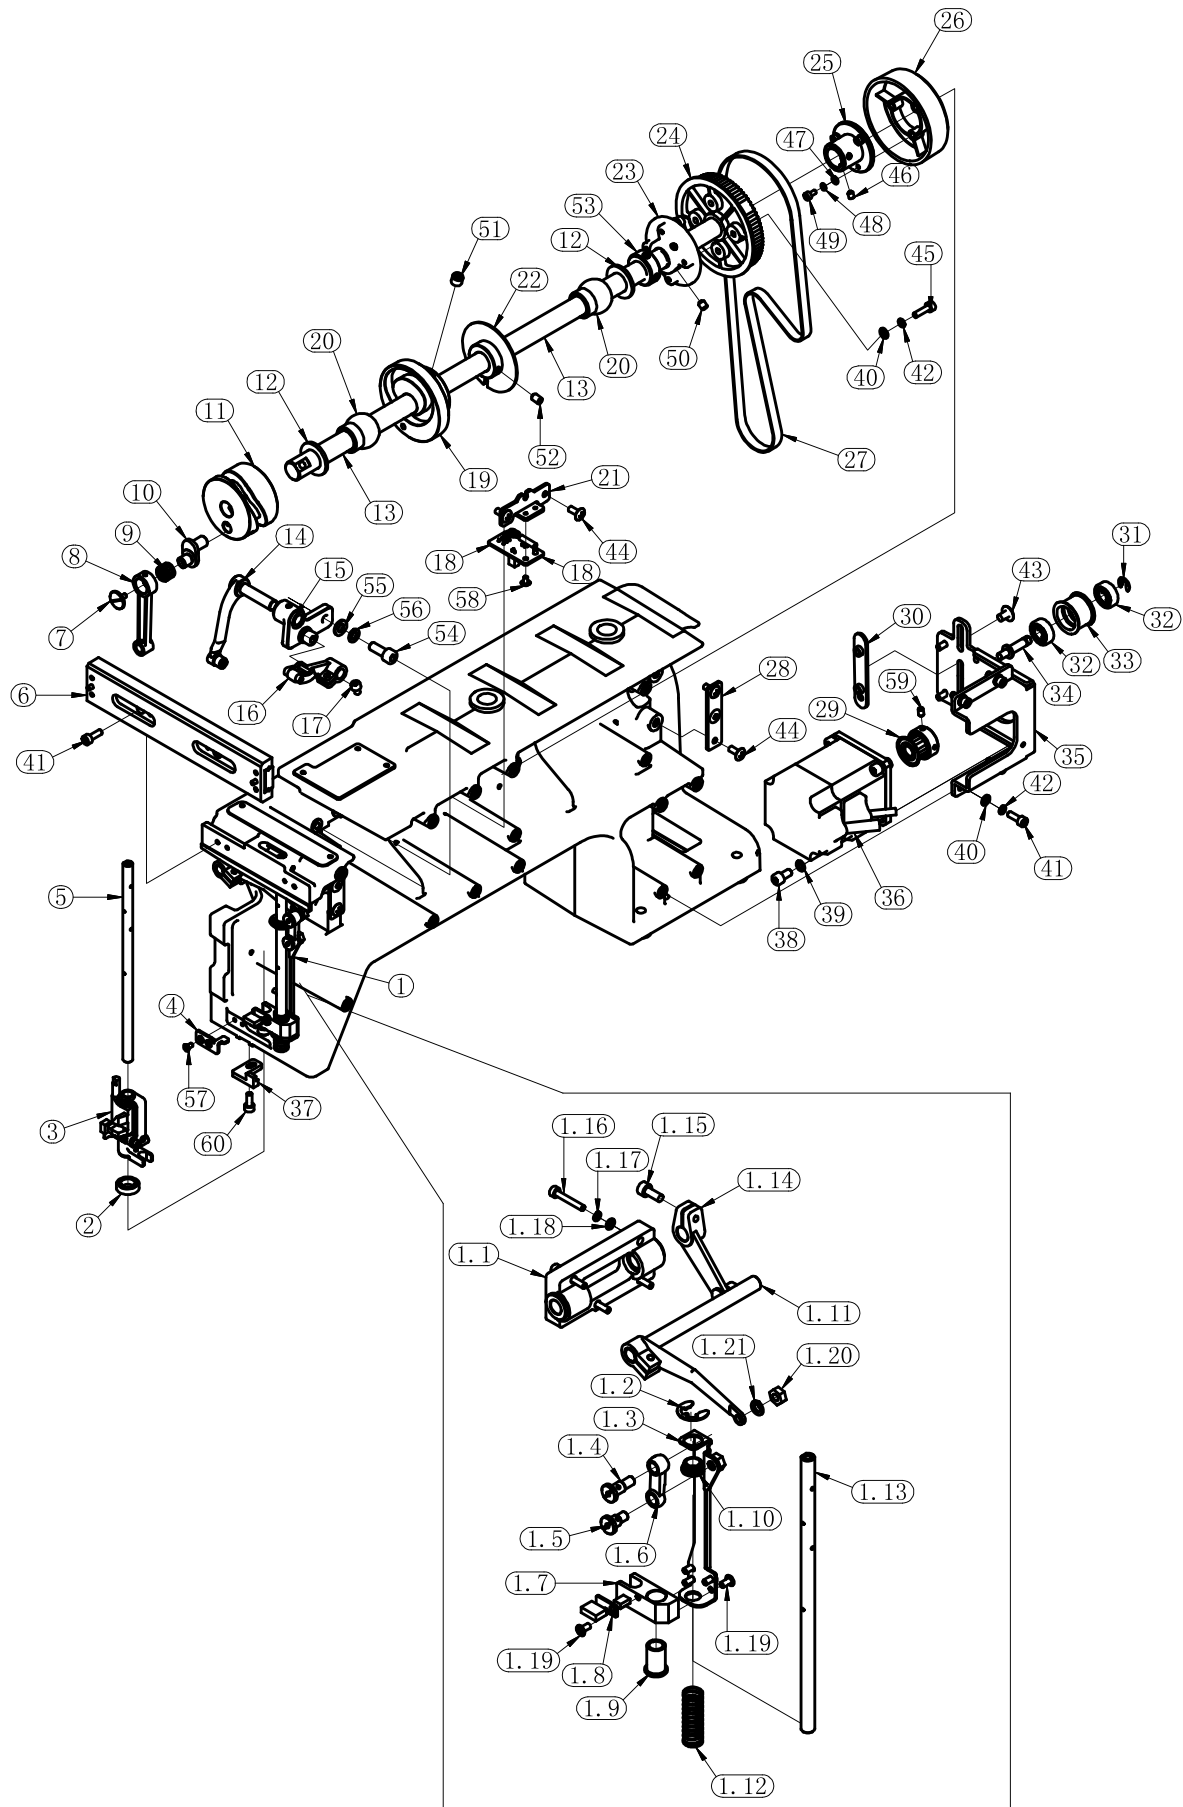

03. Machine Head

03.Machine Head

06030V1

NO	Part Number	Parts Name	Remark
1	3006040461	Head-Cover-L-EM	
1.1	3006040405	Cover-Head-R-EM	
1.2	80031071	Mounting Plate-Head Cover-EM	
1.3	03040421	Cover-Head-RF-EM	
1.4	03040411	Plug-EM	
1.5	03040412	Round Head Cross Screw---M4x8	
1.6	03040403	Presser Foot Small Connecting Rod	
1.7	03030424	Drive Block-Presser Foot	
1.8	03040426BA	Buffer Cushion--Presser Foot	
1.9	03040423	Drive Shaft Bushing B	
1.10	03040422	Drive Shaft Bushing A	
1.11	3006040460	Presser Foot Drive Arm--Transmission	
1.12	03040425	Guide Spring--Presser Foot	
1.13	3006040121	Shaft-Needle Bar Drive-OD7.24-EM	
1.14	3006040403	Drive Arm-Presser Foot Cam-EM	
1.15	80810410	Cup-head Socket Head Screw---M4x10	
1.16	80810320	Cup-head Socket Head Screw---M3x20	
1.17	80900513	Spring Washer-M3-Black	
1.18	80900301	Flat Washer-M3	
1.19	80742306	Flange-type Semi-round Cross Screw-M3x6	
1.20	80900528	Nut-M5-Stainless Steel	
1.21	80900513	Spring Washer-M5	
2	03040160	Locating Bearing--Bottom Rail	
3	03040292	Needle Bar Drive--Needle Bar	
4	3006040102	Location Board--Bottom Rail Bearing-EM	
5	3006040121	Shaft-Needle Bar Drive-OD7.24-EM	
6	3006040111	Bead Frame Guide Rail-10	
7	03040204	Screw-Big Connecting Rod	
8	03040202	Connecting Rod--Needle Bar Drive	
9	80030831	Needle Bearing-12-8-8	
10	03040201	Eccentric Pin-Handpiece Cam	
11	03040203	Cam-Handpiece	
12	03041204	Washer-Handpiece Cam	
13	3006041201	Main Shaft-OD15-EM	
14	03041193	Drive Lever--Take-up Lever	
15	3006041102	Mounting Base--Take-up	
16	3006041160	Drive Lever--Take-up Lever	
17	80810406	Cup-head Socket Screw-M4x6	
18	3006152104	Optocoupler-Zero	
19	03040404	Cam-Presser Foot