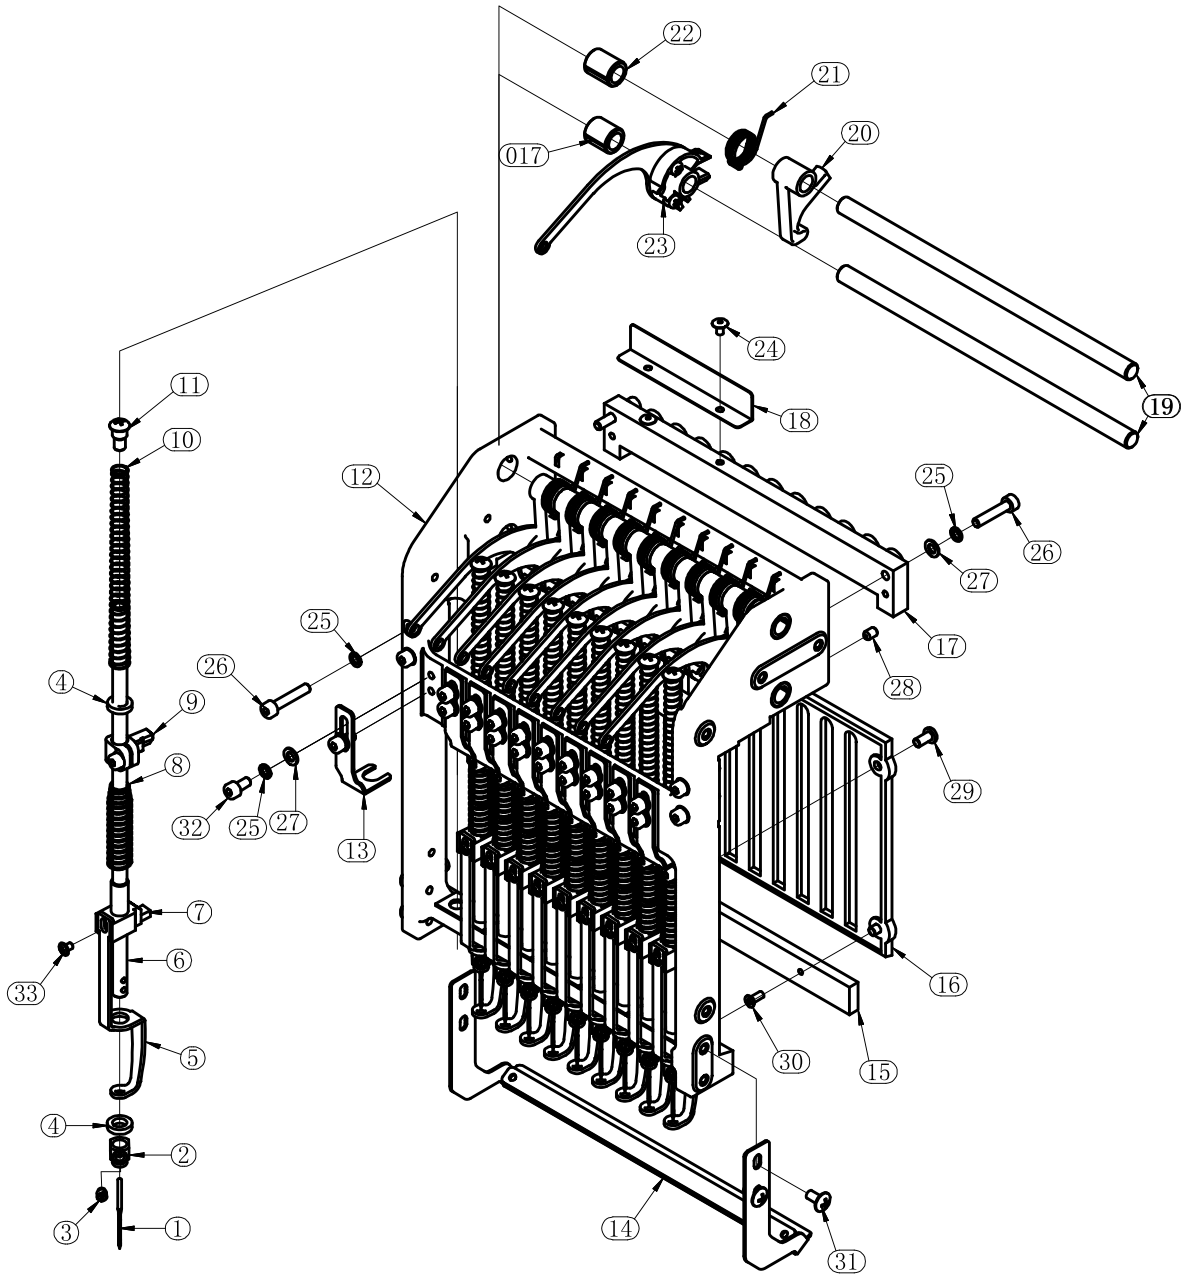

09.Needle Bar Case

06090V1

NO	Part Number	Parts Name	Remark
1	80621111	Needle-DBXK5-11	
2	1222181	Needle Clamp	
3	01222183	Needle Clamp Screw	
4	3006081022	Rubber Cushion-Needle Bar	
5	3006081021	Presser Foot-EM	
6	03080101	Needle Bar	
7	03080104	Needle Bar Presser Foot bushing	
8	03080108	Presser Foot Spring-DT	
9	01222106	Needle-needle Connecting Pin	
10	03080102	Needle Bar Spring-DT	
11	03080107	Needle Bar Screw-Extended	
12	3006081001	Needle Bar Frame-EM-10	
13	3006081023	Upper Locating Bracket-Needle Bar-EM	
14	3006081160	Upper Thread Clip-10	
15	3006081005	Lower Rail-EM-10	
16	3006081031	Needle Bar Guide Plate-EM-10	
17	3006040560	Color Change Base Component-Bearing-EM-10	
18	3006040517	Light Baffle-Needle-Position Detection	
19	3006081015	Take-up Lever Shaft-EM-10	
20	03081502	Fixture Block	
21	03081503	Torgue Spring for Set Block-V2	
22	3006081013	Take-up Lever baffle 8-12-16	
	3006081014	Take-up Lever baffle 8-12-17.5	
	3006081011	Take-up Lever baffle 8-12-13.5	
	3006081012	Take-up Lever baffle 8-12-15	
23	03081591	Take-up Lever Seat-RCM	
24	80746304	Big Round Head Cross Screw-M3x5	
25	80900413	Spring Washer-M4-Black	
26	80810420	Cup-head Socket Head Screw-M4x20	
27	80900403	Flat Washer-M4-8-0.8-Chromeplated	
28	80880406	Socket Head Set Screw-M4x6	
29	80740401	Small Round Head Cross Screw-M4x6	
30	80860326	Countersunk Head Cross Screw-M3x6	
31	80746408	Round Head Cross Screw-M4x8	

09. Needle Bar Case