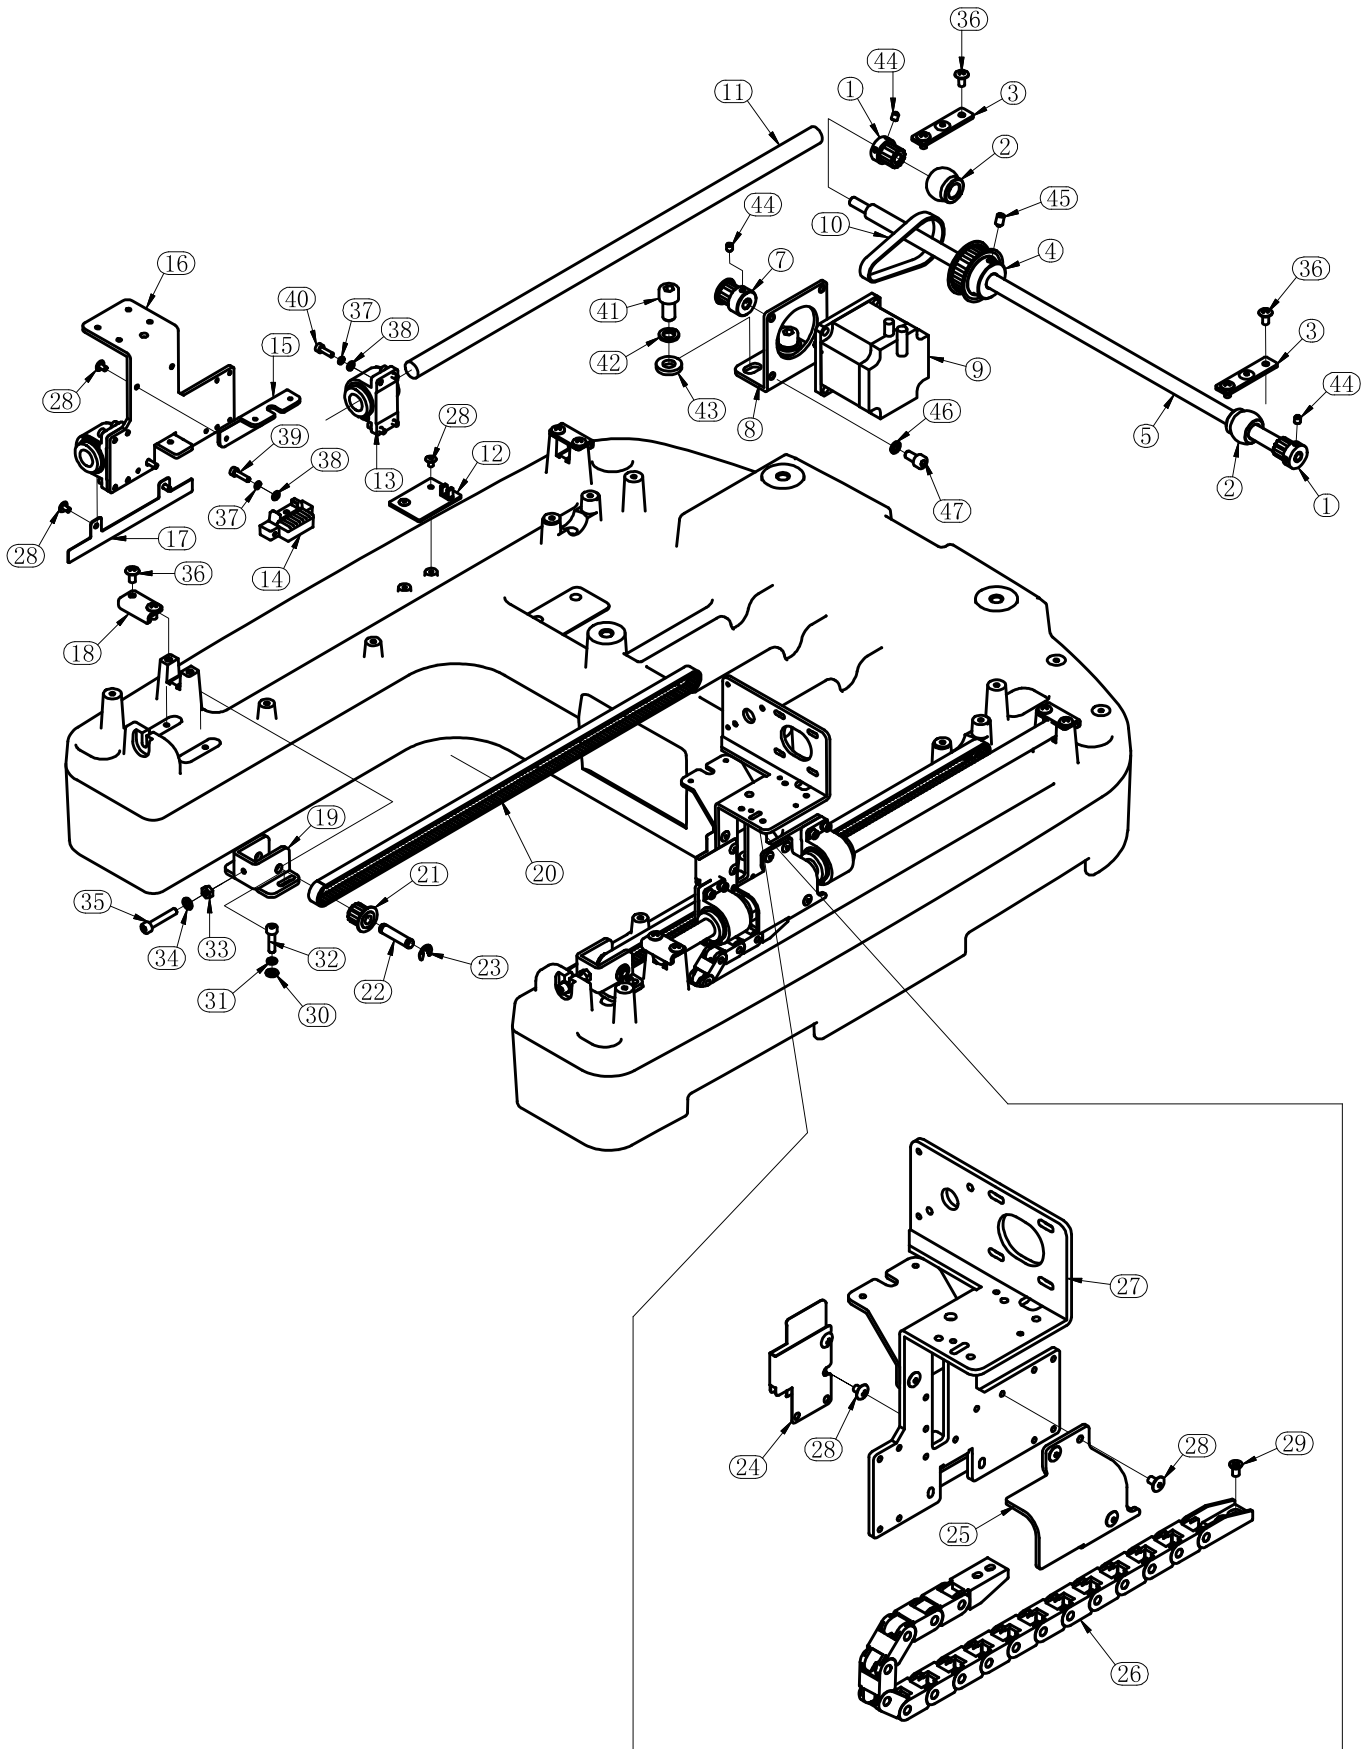

07. Y-axis Drive System

07.Y-axis Drive System

06070V1

NO	Part Number	Parts Name	Remark
1	3006105194	Drive Pulley-Y-EM	
2	3006105125	Oil Bearing-SR11-ID10	
3	3006105126	Pressing Plate-Oil Bearing-Y-EM	
4	3006105193	Drive Pulley-Y-EM	
5	3006105124	Drive Shaft-Y-EM	
7	3006105192	Drive Pulley-Y-EM	
8	3006105123	Motor base-Y-EM	
9	3006105191	Stepping Motor-57-X	
10	3006100194	Synchronous Belt-Drive-X	
11	3006105111	Shaft-Guide Rail-D12-Y-EM	
12	3006152106	Sensor-XY Limit	
13	3006105161	Bearing Block Component-Y-EM	
14	3006105115	Pressing Plate Synchronous Belt	
15	3006105103	Reinforced Support-X-EM	
16	3006105101	Drive connecting Plate-XY-L-EM	
17	3006105113	Light Baffle-limit-Y-EM	
18	3006105117	Pressing Plate-limit-Y-EM	
19	3006105131	Adjusting Bracket-Driven Pulley-Y-EM	
20	3006105196	Synchronous Belt-Driven-Y-EM	
21	3006100190	Drive Pulley-XY-EM	
22	3006105132	Shaft-Drive Pulley-Y-EM	
23	80030671	Type-E Clip-6	
24	3006105116	Thread-Crimping Board-Y-EM	
25	3006105114	Connecting Plate-Nylon Chain-EM	
26	3006105198	Nylon Chain	
27	3006105102	Drive Connecting Plate-XY-R-EM	
28	80746304	Big Round Head Cross Screw-M3x5	
29	80860326	Countersunk Cross Screw-M3x6	
27	3006105102	Driven Connecting Plate-XY-R-EM	
28	80746304	Big Round Head Cross Screw-M3x5	
30	80900403	Flat Washer-M4-8-0.8-Chromeplated	
31	80900613	Spring Washer-M4-Black	
32	80810416	Cup-head Socket Screw-M4x16	
33	80900428	Nut-M4-Chromeplated	
34	80900403	Flat Washer-M4-8-1-Chromeplated