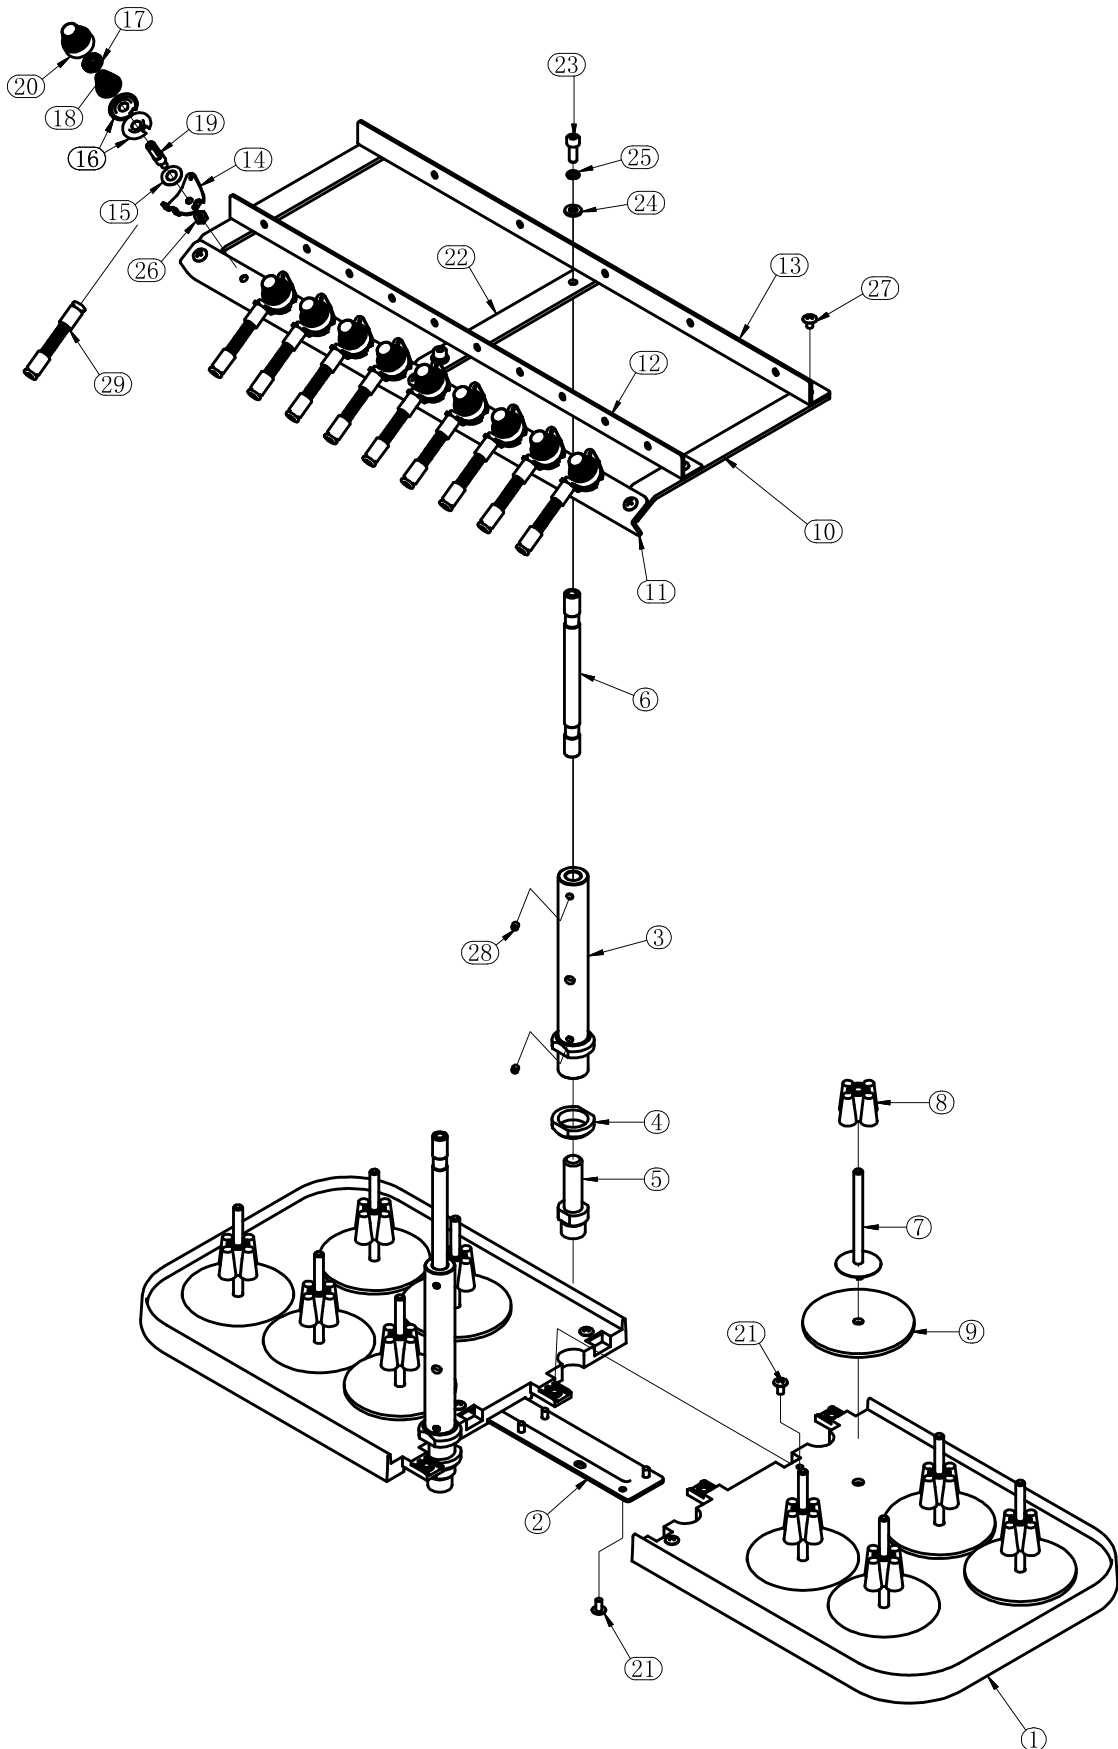

12. Thread Tray and Thread Stand

12.Thread Tray and Thread Stand

06120V1

NO	Part Number	Parts Name	Remark
1	3006091001	Thread Tray--EM	
2	3006091002	Reinforced Board--Thread Tray--EM	
3	3006091012	Guide Tube--Thread Stand Column--EM	
4	3006091014	Thread-thread Stand Column Nut M20	
5	3006091015	Locating Pin--Thread Stand Column--EM	
6	3006091013	Thread Stand Column--Adjustable	
7	80211007	Thread Pin	
8	80211008	Locating Bush--Thread Reel	
9	80211009	Sponge Cushion--Thread Reel	
10	3006091507	Connecting Board B--Thread Stand--EM	
11	3006091501	Thread Stand A-EM	
12	3006091502	Thread Stand B-EM	
13	3006091503	Thread Stand C-EM	
14	03141001	Thread Stand Thread-guide Board	
15	03141002	Felt-Thread Stand	
16	03144202	Thread-clamping Board--Thread Stand	
17	3006140118	Lock Washer--Thread Stand	
18	03144209	Pressing Plate Spring	
19	3006091510	Stud--Thread Stand--EM	
20	3006140119	Tension Knob-EM	
21	80746408	Round Head Cross Screw-M4x8	
22	3006091506	Connecting Board A--Thread Stand--EM	
23	80813514	Socket Head Screw-M5x14	
24	80900501	Flat Washer-M5-11-1.5-Chromeplated	
25	80900518	Spring Washer-M5-Stainless Steel	
26	80900528	Nut-Me-Chromeplated	
27	80746406	Round Head Cross Screw-M4x6	
28	80880405	Socket Head Set Screw-M4x5	
29	03044360	Thread-guide Tube--Spiral