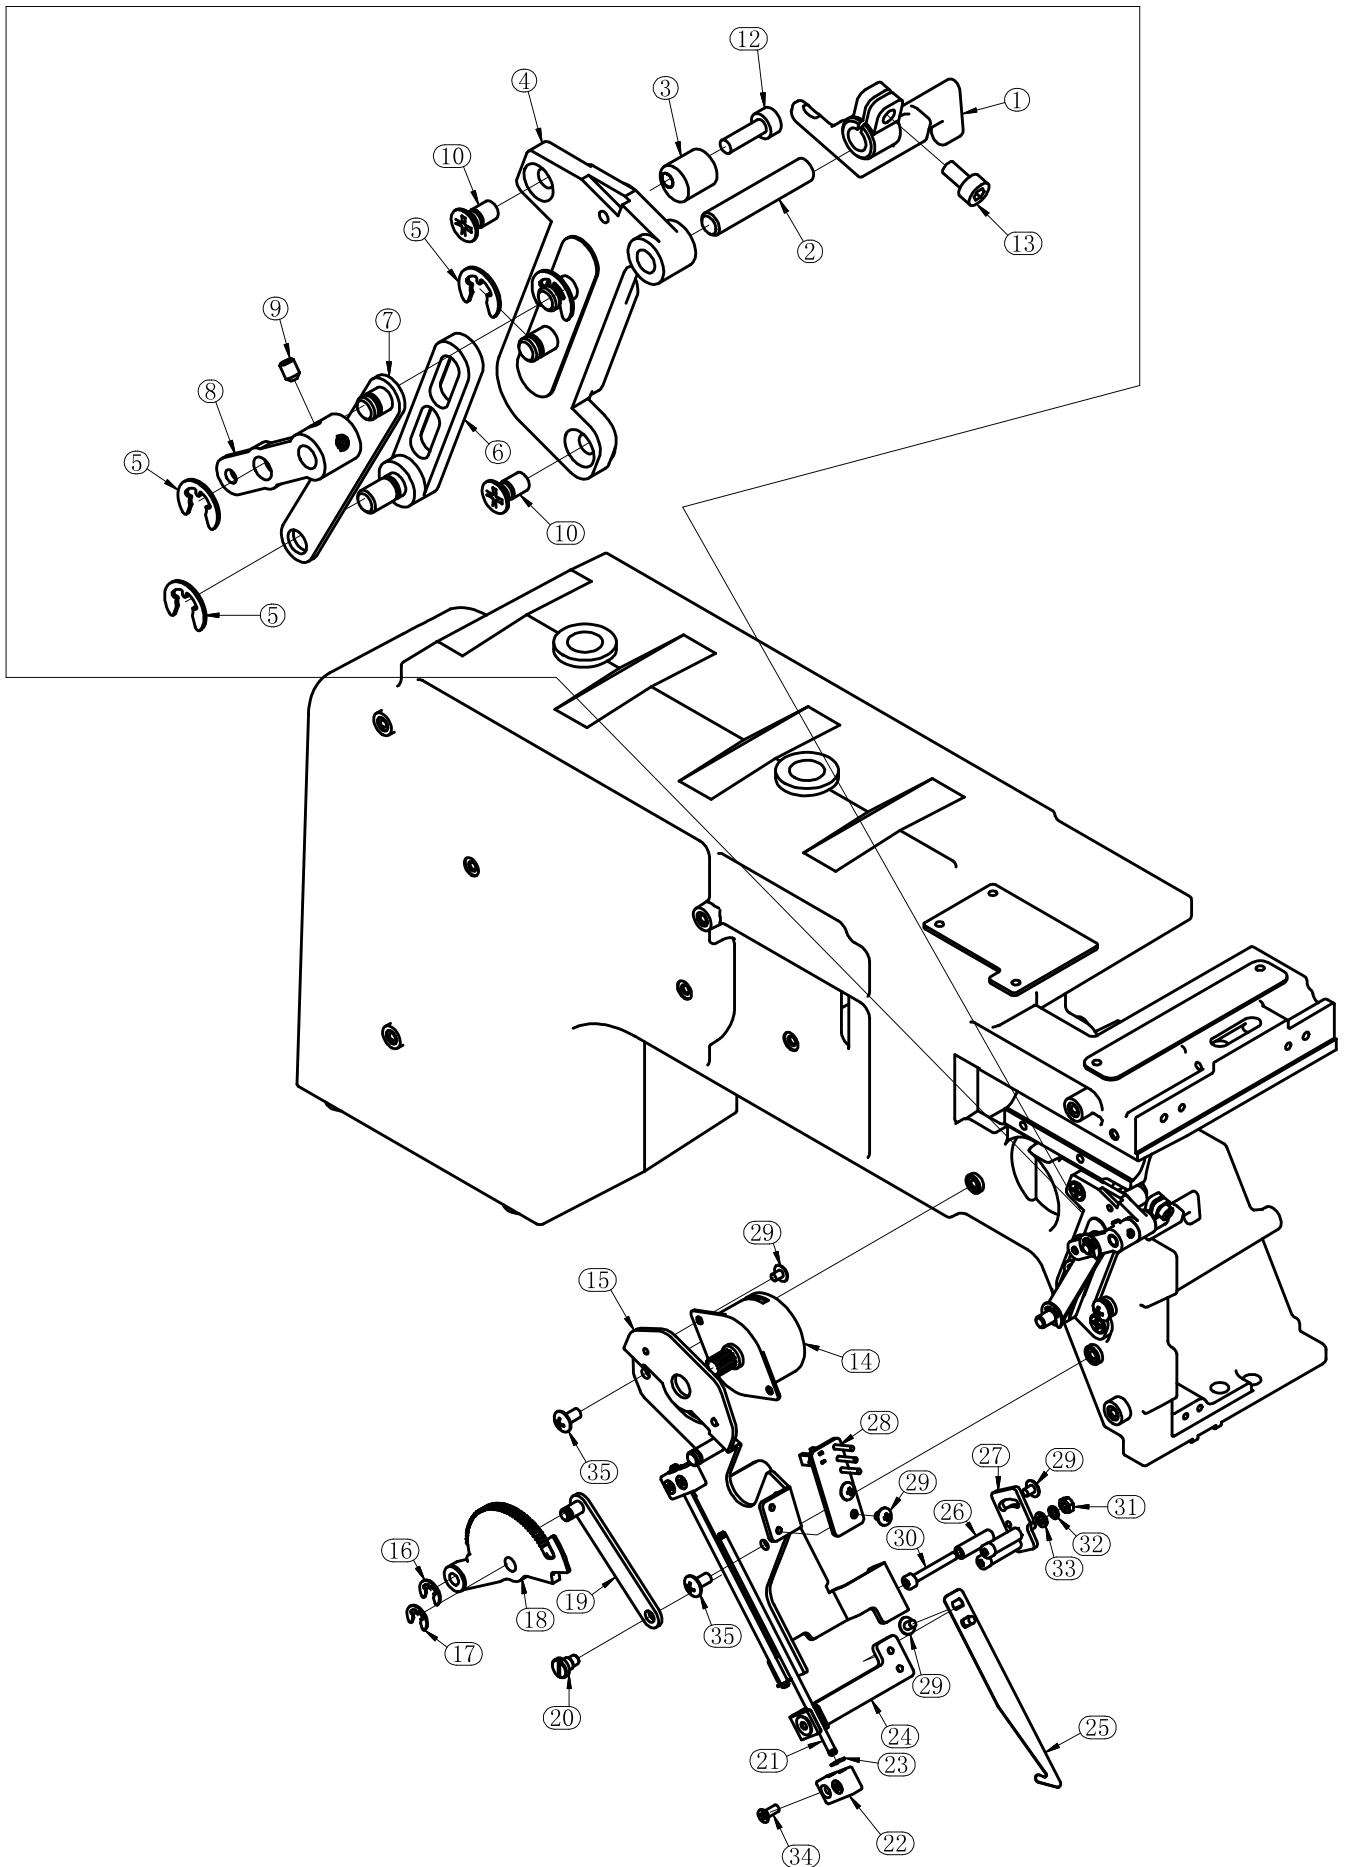

04. Upper Thread-Hook and Jumping

04.Upper Thread-Hook and Jumping

06040V1

NO	Part Number	Parts Name	Remark
1	3006040702	Drive Arm B-Hopping-EM	
2	3006040703	Shaft-Hopping-EM	
3	3040606	Silent Block	
4	3006040701	Support Seat-Handpiece Hopping-EM	
5	80030571	Type-E Locking Spring-5	
6	3006040705	Guide Holder-Hopping-EM	
7	3006040708	Connecting Rod-Hopping-EM	
8	3006040704	Drive Arm A-Hopping-EM	
9	80880304	Socket Set Screw-M3x4	
10	80860408	Countersunk Head Cross Screw-M4x8	
12	80810310	Cup-head Socket Screw-M3x10	
13	80810306	Cup-head Socket Screw-M3x6	
14	3006040596	Stepping Motor-PM35	
15	3006040601	Bracket-Thread-hooking-EM	
16	80030571	Type-E Locking Spring-5	
17	80030671	Type-E Locking Spring-6	
18	3006040603	Driven Gear-Thread-Hooking-EM	
19	3006040604	Connecting Rod-Thread-hooking-EM	
20	80924211	Shaft Shoulder Screw M4x4-5x3.5	
21	3006040608	Guide Shaft--Thread-Hook-EM	
22	3006040607	Locking Block--Thread-hooking Guide Shaft-EM	
23	80030371	Type-E Locking Spring-3	
24	3006040606	Guide Arm--Thread-hook-EM	
25	3006040609	Thread-hook-EM	
26	3006040612	Guide Pipe A----Thread-hooking---EM	
27	3006040611	Guide Holder--Thread-hooking-EM	
28	3006152107	Sensor Plate--Lock and Thead-hooking	
29	80746304	Big Round Head Cross Screw-M3x4	
30	80810325	Cup-head Socket Screw---M3x25	
31	80900328	Nut--M3--Chromeplated	
32	80900313	Spring Washer---M3--Black	
33	80900301	Flat Washer--M3	
34	80860326	Countersunk Head Cross Screw-M3x6	
35	80746408	Round Head Cross Screw---M4x8