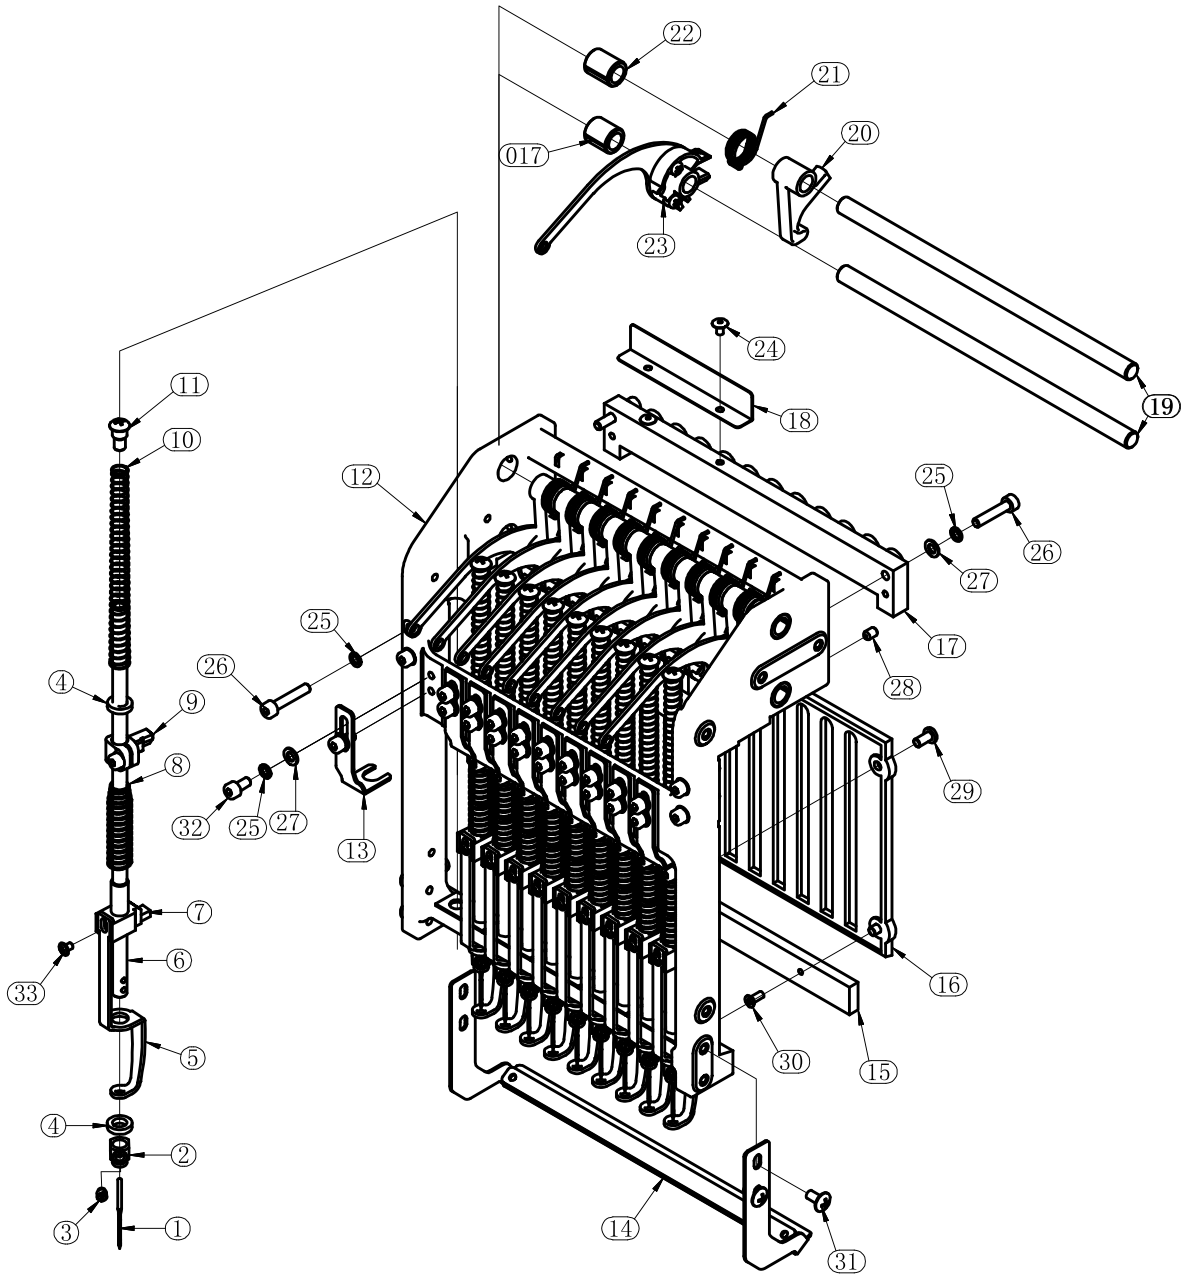

09. Needle Bar Case

09.Needle Bar Case

06090V1

NO	Part Number	Parts Name	Remark
1	80621111	Needle-DBXK5-11	
2	1222181	Needle Clamp	
3	01222183	Needle Clamp Screw	
4	3006081022	Rubber Cushion-Needle Bar	
5	3006081021	Presser Foot-EM	
6	03080101	Needle Bar	
7	03080104	Needle Bar Presser Foot bushing	
8	03080108	Presser Foot Spring-DT	
9	01222106	Needle-needle Connecting Pin	
10	03080102	Needle Bar Spring-DT	
11	03080107	Needle Bar Screw-Extended	
12	3006081001	Needle Bar Frame-EM-10	
13	3006081023	Upper Locating Bracket-Needle Bar-EM	
14	3006081160	Upper Thread Clip-10	
15	3006081005	Lower Rail-EM-10	
16	3006081031	Needle Bar Guide Plate-EM-10	
17	3006040560	Color Change Base Component-Bearing-EM-10	
18	3006040517	Light Baffle-Needle-Position Detection	
19	3006081015	Take-up Lever Shaft-EM-10	
20	03081502	Fixture Block	
21	03081503	Torgue Spring for Set Block-V2	
22	3006081013	Take-up Lever baffle 8-12-16	
	3006081014	Take-up Lever baffle 8-12-17.5	
	3006081011	Take-up Lever baffle 8-12-13.5	
	3006081012	Take-up Lever baffle 8-12-15	
23	03081591	Take-up Lever Seat-RCM	
24	80746304	Big Round Head Cross Screw-M3x5	
25	80900413	Spring Washer-M4-Black	
26	80810420	Cup-head Socket Head Screw-M4x20	
27	80900403	Flat Washer-M4-8-0.8-Chromeplated	
28	80880406	Socket Head Set Screw-M4x6	
29	80740401	Small Round Head Cross Screw-M4x6	
30	80860326	Countersunk Head Cross Screw-M3x6	
31	80746408	Round Head Cross Screw-M4x8