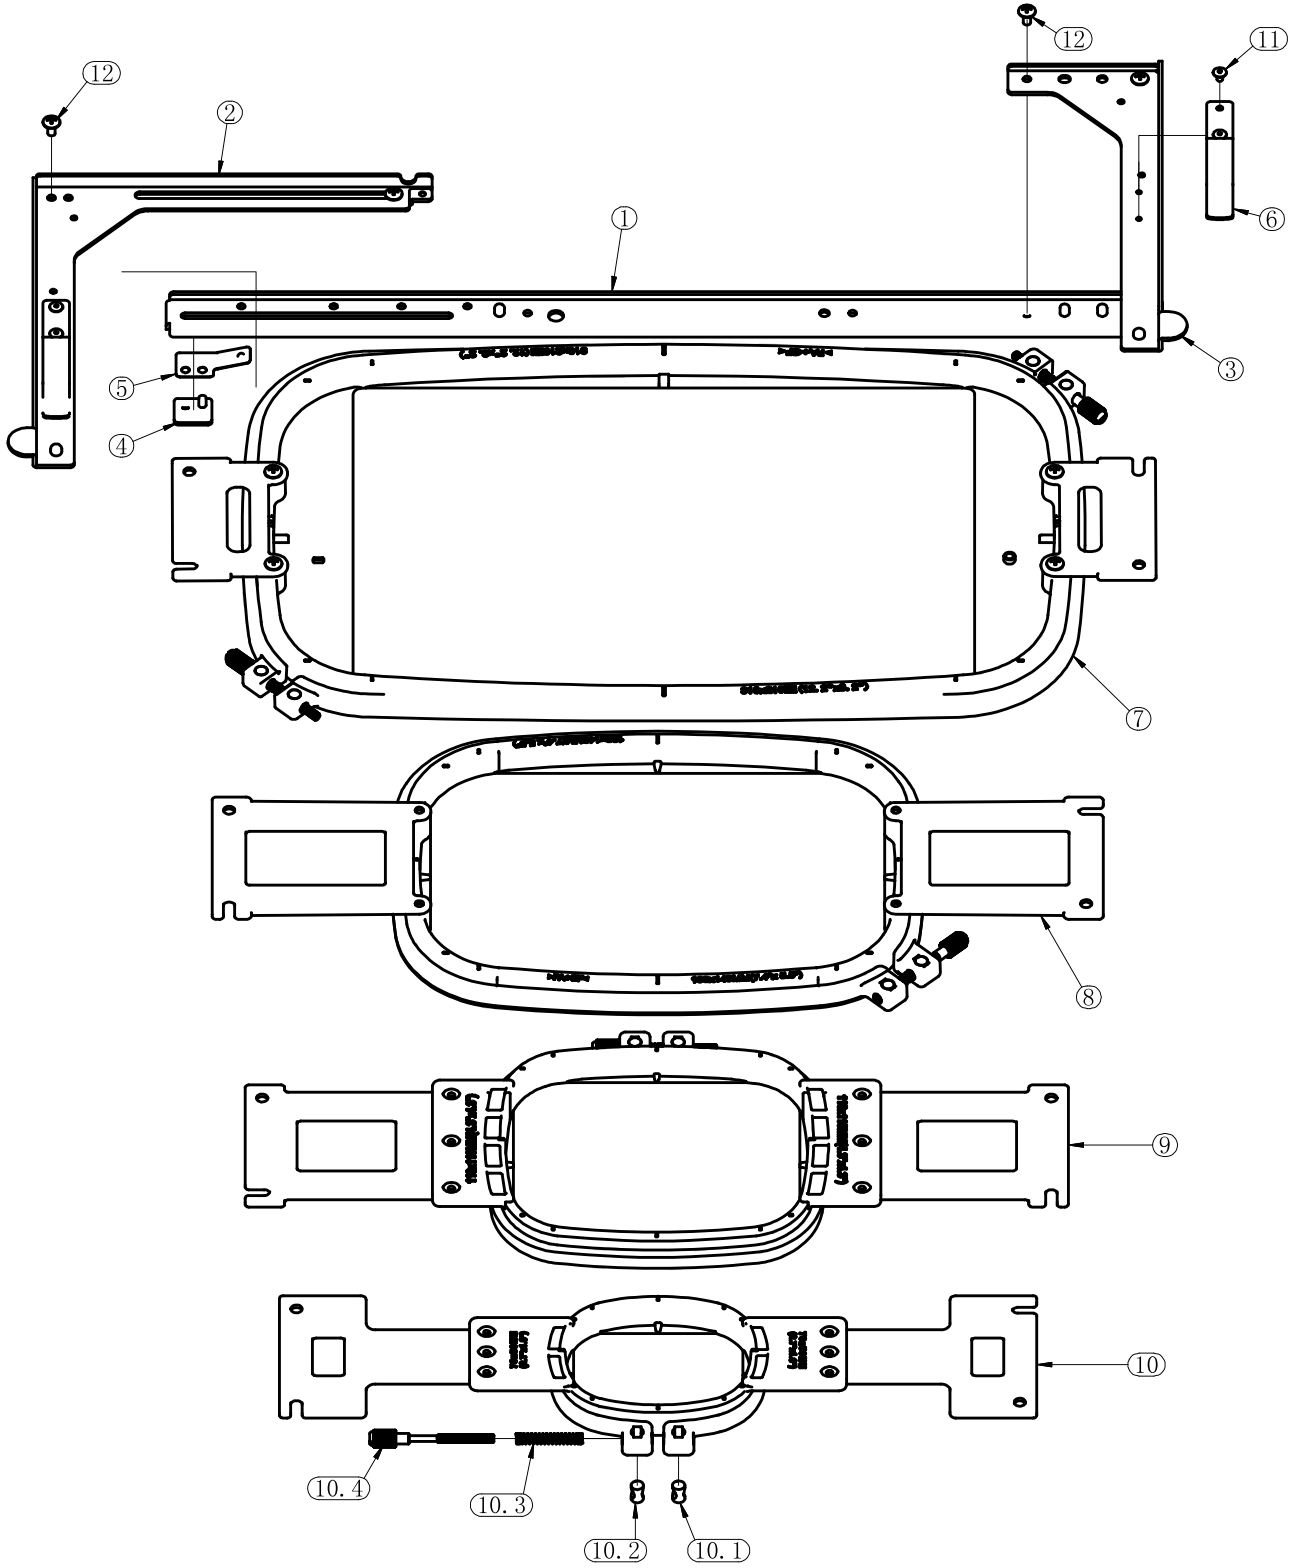

14. Frames、Bracket

14. Frames、Bracket

06140V1

NO	Part Number	Parts Name	Remark
1	3006100201	Connecting Board fo Frame Holder-EM	
2	3006100202	Frame Holder-L-EM	
3	3006100203	Frame Holder-R-EM	
4	3006100205	Locating Block--Frame Holder-EM	
5	3006100206	Locating Spring--Frame Holder-EM	
6	3006100204	Frame Pressing Board-EM	
7	3006171460	Frame-EM-310x210	
8	3006171360	Frame -EM-190x140	
9	3006171260	Frame -EM-110x110	
10	3006171160	Frame -EM-70x50	
10.1	3006171418	Adjusting Nut B-Frame	
10.2	3006171417	Adjusting Nut A-Frame	
10.3	3006171416	Spring-Frame	
10.4	3006171415	Adjusting Bolt-Frame-EM	
11	80746304	Big Round Head Cross Screw-M3x5	
12	80746408	Round Head Cross Screw-M4x8