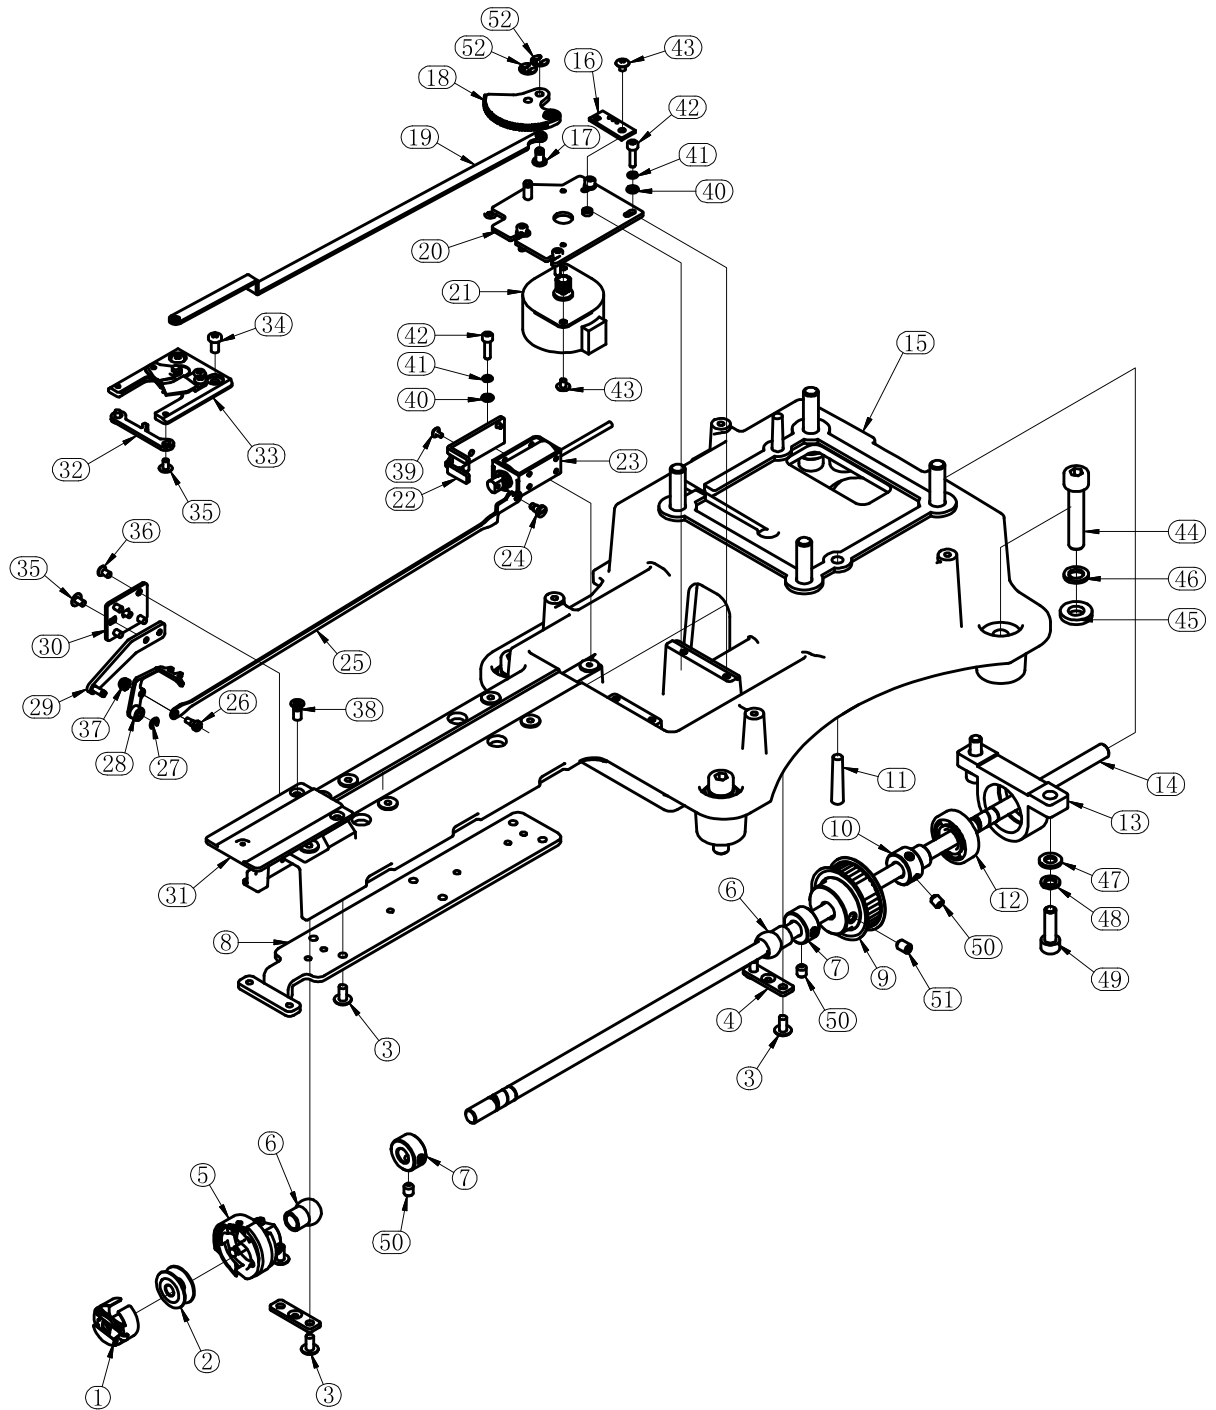

06. Rotary Hook Base

06.Rotary Hook Base

06060V1

35	80746304	Big Round Head Cross Screw-M3x5	
36	80860326	Countersunk Cross Screw-M3x6	
37	80900332	Lock Nut-M3	
38	80860410	Countersunk Cross Screw-M4x10	
39	80742504	Small Round Head Cross Screw-M2.5x4	
40	80900301	Flat Washer-M3	
41	80900313	Spring Washer-M3-Black	
42	80810412	Cup-head Socket Screw-M3x12	
43	80746304	Big Round Head Cross Screw-M3x4	
44	80810840	Socket Head Screw-M8x40	
45	80900801	Flat Washer-M8-17-2-Chromeplated	
46	80900813	Spring Washer-M8-Black	
47	80900601	Flat Washer-M6-12-0.8-Chromeplated	
48	80900613	Spring Washer-M6-Black	
49	80810620	Socket Head Screw-M6x20	
50	80880506	Socket Set Screw-M5x6	
51	80880508	Socket Set Screw-M5x8	
52	80030471	Type-E Locking Spring-4