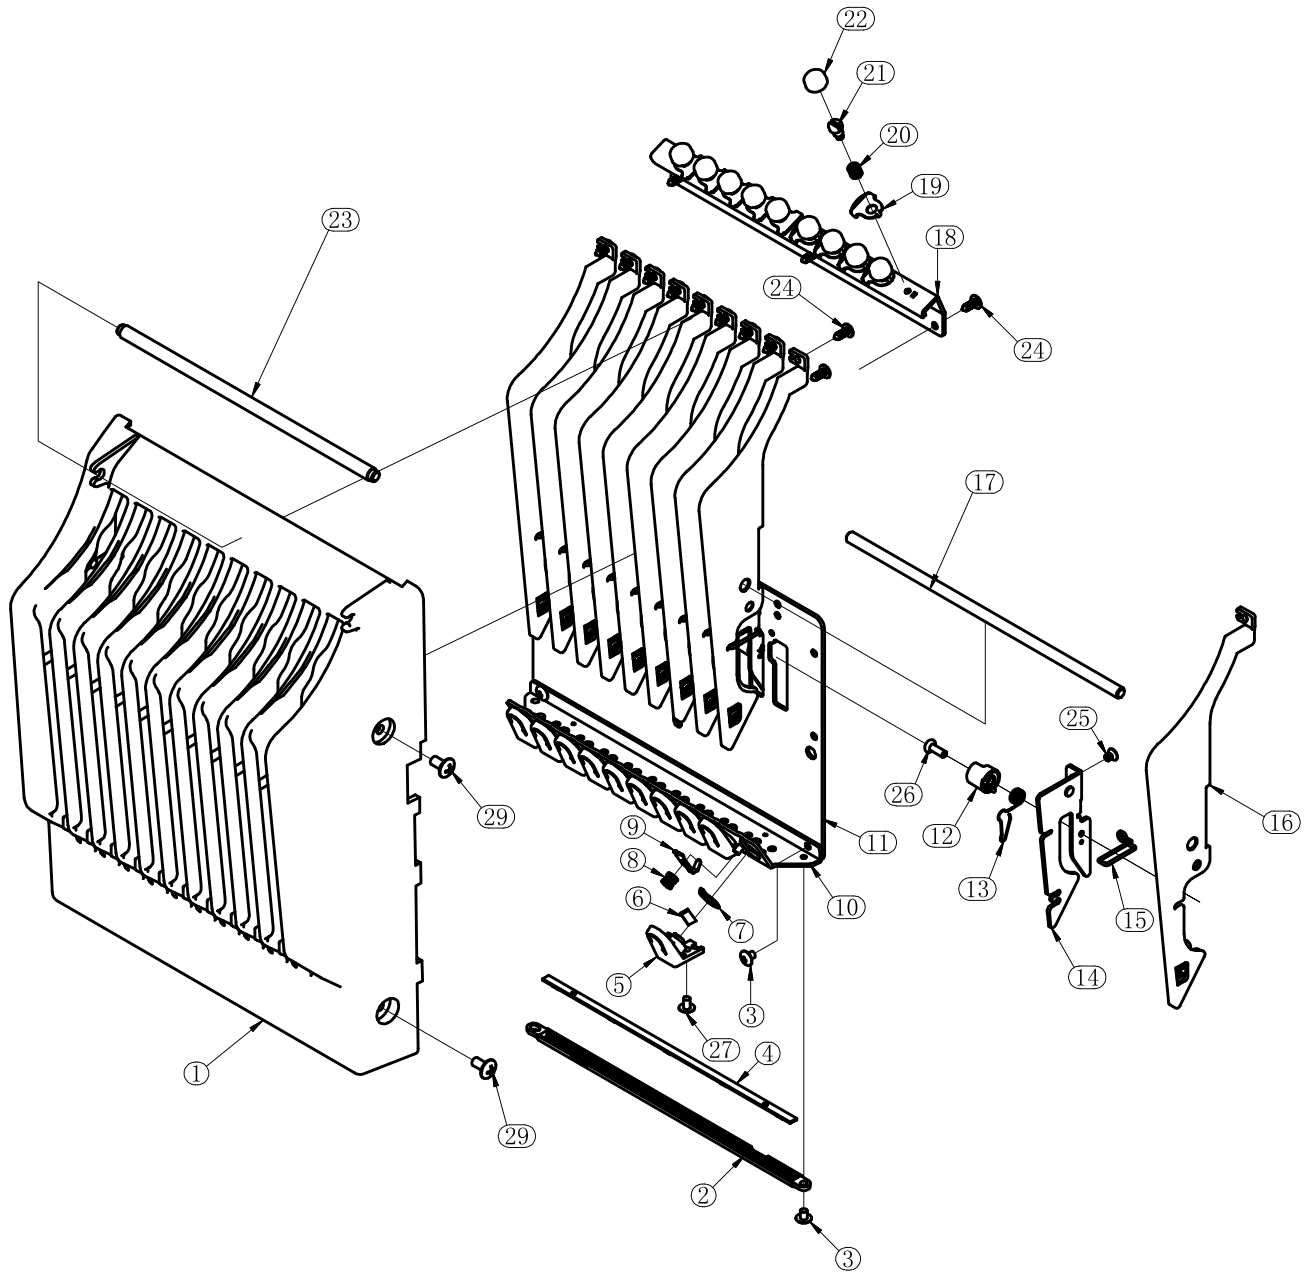

10. Middle Thread-Course

10.Middle Thread-Course

06100V1

NO	Part Number	Parts Name	Remark
1	3006081101	Middle Thread-course Cover-EM-10	
2	3006081141	Lighting Cover-EM	
3	80746304	Big Round Head Cross Screw-M3x4	
4	3006152111	LED lamp-EM	
5	3006081105	Thread-cutting Base--Bottom Thread-course-EM	
6	3006081119	Thread Cutter-LB30H	
7	3006081117	Self-Locking Spring--Thread Cutter---EM	
8	3006081136	Thread-fixing Spring--Lower Thread-course---EM	
9	3006081116	thread tension disk--Lower Thread-course--EM	
10	3006081115	Lower Thread-course--EM-10	
11	3006081111	Baseboard of Thread-branching Seat---EM-10	
12	3006081103	Take-up Spring Seat--Middle Thread-course-EM	
13	3006081137	Take-up Spring--Middle Thread-course-EM	
14	3006081112	Thread Branching Seat-EM	
15	3006081133	Thread-guide Clip--Middle Thread-course--EM	
16	3006081102	Thread-branching Board--EM--10	
17	3006081125	Middle Thread-course Shaft--EM-10	
18	3006081118	Upper Thread-course Bracket--EM-10	
19	3006081120	Thread-pressing Board--EM	
20	3006081132	Spring---Thread-pressing Board-EM	
21	3006081138	Step Screw 4.2-3-M3	
22	3006081104	Upper Cover of Thread-pressing Board--EM	
23	3006081124	Upper Thread-course Shaft--EM-10	
24	80700107	Screw-Semi-round Head Cross-ST2.9X7	
29	80746408	Round Head Cross Screw-M4x8	
25	80860304	Countersunk Cross Screw-M3x4	
26	80742308	Small Round Head Cross Screw-M3x8	
27	80746304	Big Round Head Cross Screw-M3x5